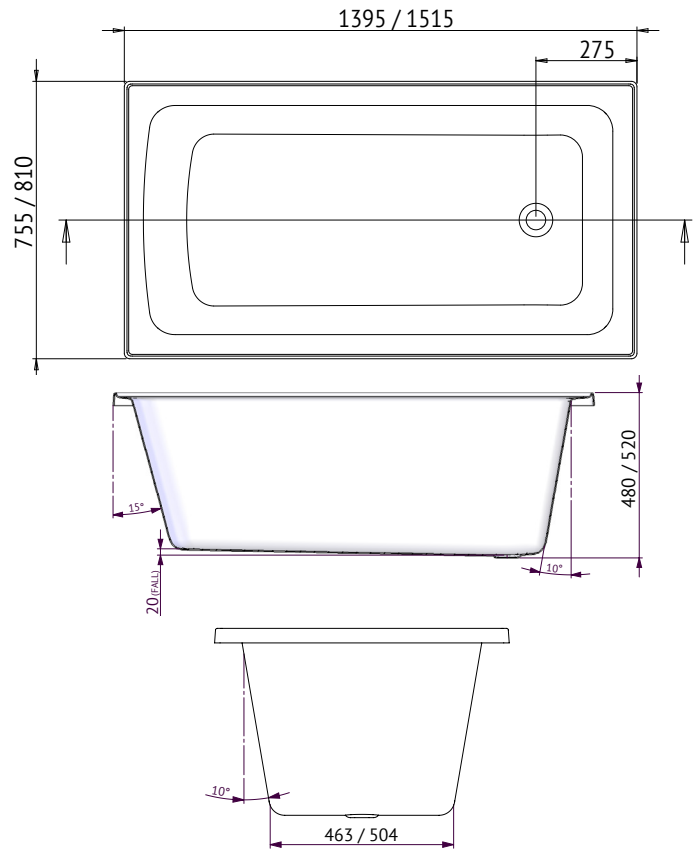

## SHENSEKI DOLCE VITA 15 JET SPA BATH

Small in size and big on impact, the Shenseki is ideal for the small bathroom. Maximising space and internal depth for a comfortable bathing experience.

## SIZES (l)x(w)x(h)

- SHEN1400DVSPAWC ~ 1395 x 755 x 480 (mm)
- SHEN1510DVSPAWC ~ 1515 x 810 x 520 (mm)

## CAPACITY\* &amp; NET WEIGHT

- 1395mm ~ 137 litres      65.0 kg
- 1515mm ~ 191 litres      68.0 kg

\*200mm below bath rim