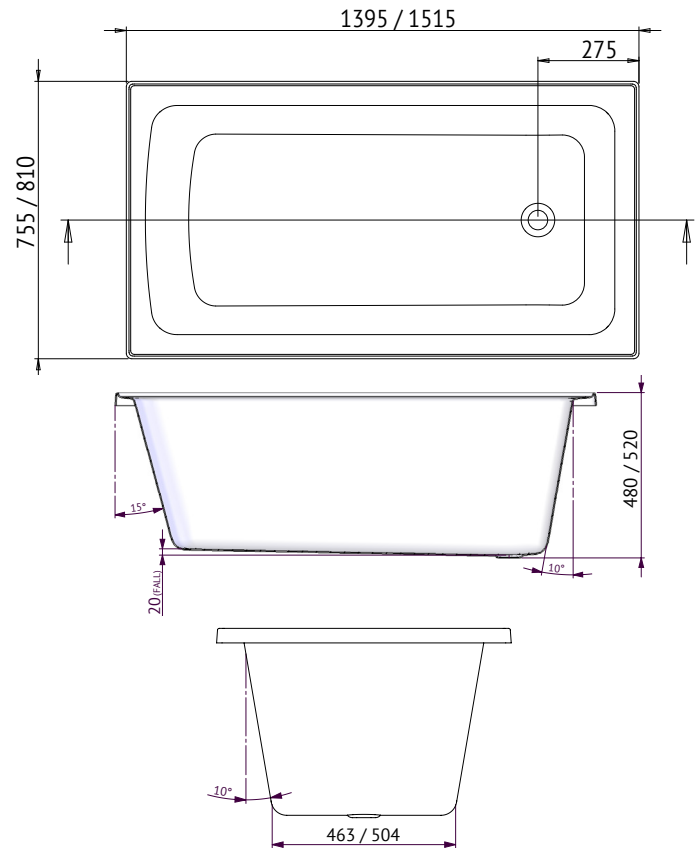

SHENSEKI

Dolce Vita Spa Bath ●●●

SHENSEKI DOLCE VITA 15 JET SPA BATH

Small in size and big on impact, the Shenseki is ideal for the small bathroom. Maximising space and internal depth for a comfortable bathing experience.

SIZES (l)x(w)x(h)

- SHEN1400DVSPAWC ~ 1395 x 755 x 480 (mm)
- SHEN1510DVSPAWC ~ 1515 x 810 x 520 (mm)

CAPACITY* & NET WEIGHT

- 1395mm ~ 137 litres 65.0 kg
- 1515mm ~ 191 litres 68.0 kg

*200mm below bath rim

WARRANTY:

- Ten year warranty -
Conditions apply please see website for details

KEY FEATURES

- Inset bath with tile
- Made in Australia
- Made to AS/NZ Standard: 2023/1995
- Manufactured from premium sanitary grade acrylic
- High gloss white
- C-Lenda™ Flush Jets
- Rectangle galvanised base support frame
- Fiore headrest
- End waste position