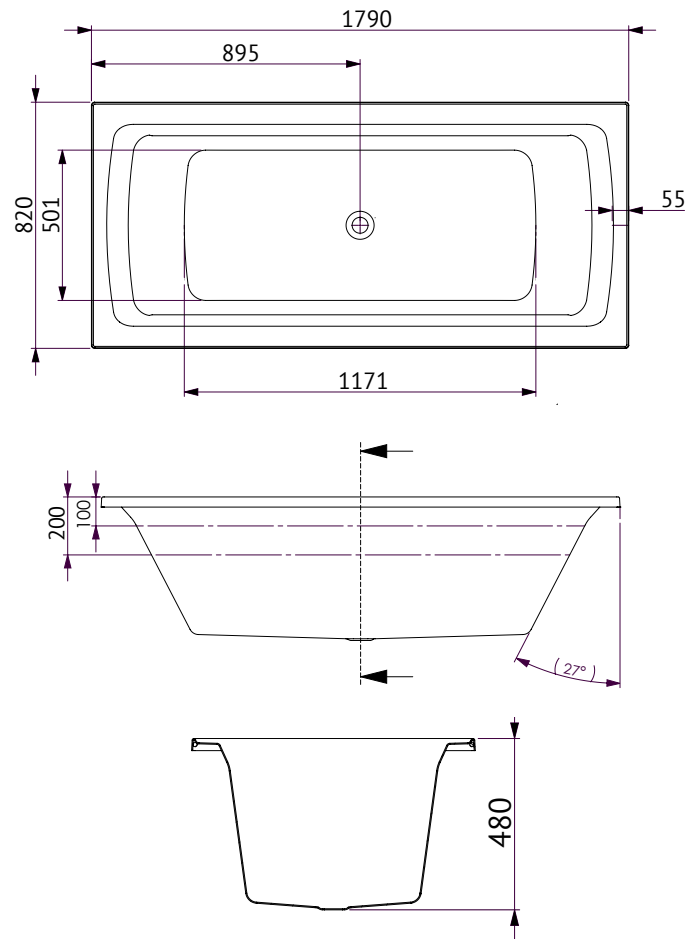

### SAN DIEGO DOLCE VITA 16 JET SPA BATH

The San Diego features a slight curvature in the lumbar, which cradles the shoulders and extra depth, allows for full immersion. The generous length and centre waste allows for dual bathing and is suitable for wall or island installation.

#### SIZES (l)x(w)x(h)

- *SD1790DVSPAWC* ~ 1790 x 820 x 480 (mm)

#### CAPACITY\* & NET WEIGHT

- 1790mm ~ 194 litres      76.0 kg

\*200mm below bath rim