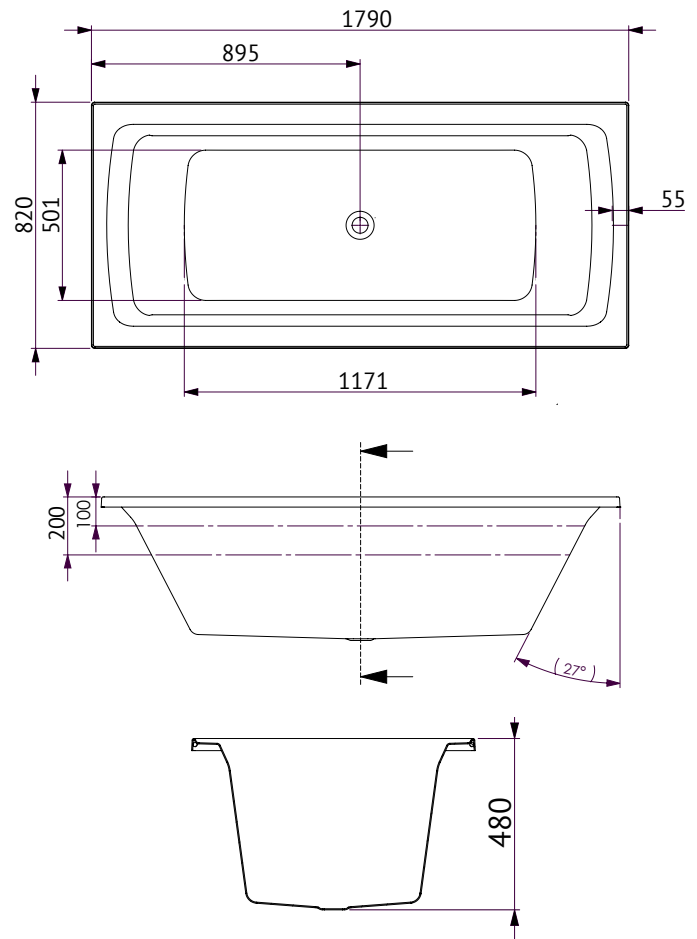

SAN DIEGO

Dolce Vita Spa Bath ●●●

SAN DIEGO DOLCE VITA 16 JET SPA BATH

The San Diego features a slight curvature in the lumbar, which cradles the shoulders and extra depth, allows for full immersion. The generous length and centre waste allows for dual bathing and is suitable for wall or island installation.

SIZES (l)x(w)x(h)

- *SD1790DVSPAWC* ~ 1790 x 820 x 480 (mm)

CAPACITY* & NET WEIGHT

- 1790mm ~ 194 litres 76.0 kg

*200mm below bath rim

WARRANTY:

- Ten year warranty -
Conditions apply please see website for details

KEY FEATURES

- Inset bath with tile bead
- Made in Australia
- Made to AS/NZ Standard: 2023/1995
- High gloss white
- C-Lenda™ Flush Jets
- Rectangle galvanised base support frame
- Fiore Headrests (x2)
- Centre Waste