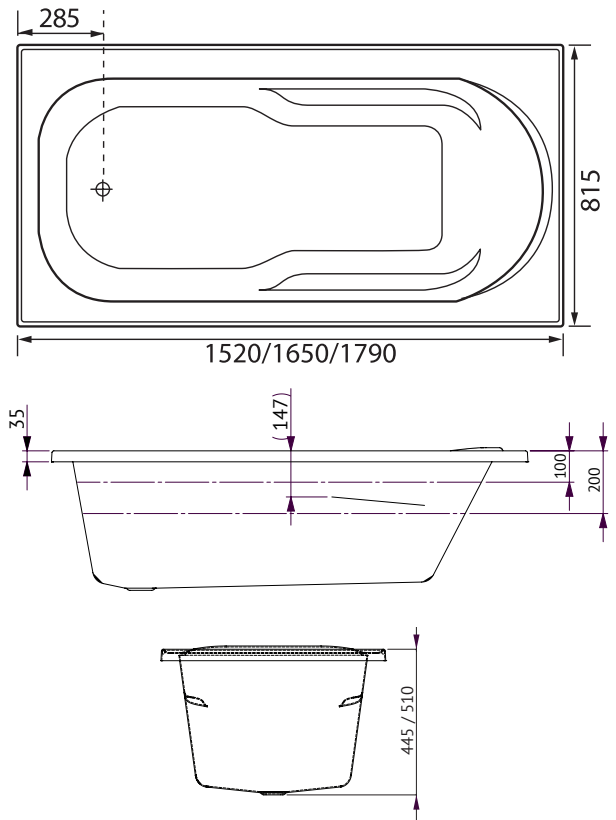

PRIMA

Dolce Vita Spa Bath ●●●

PRIMA DOLCE VITA 15 JET SPA BATH

Wider and deeper than traditional shower baths the Prima's bath base has been reinforced with a timber and fiberglass resin coating for sturdiness and durability providing greater safety when entering and exiting the bath.

SIZES (l)x(w)x(h)

- *PR1650DVSPAWC* ~ 1650 x 815 x 510 (mm)
- *PR1800DVSPAWC* ~ 1790 x 815 x 510 (mm)

CAPACITY* & WEIGHT

- 1650mm ~ 159 litres   68.0 kg
- 1790mm ~ 194 litres   75.0 kg

*200mm below bath rim

WARRANTY:

- Ten year warranty -
  Conditions apply please see website for details

KEY FEATURES

- Inset bath with tile bead
- Made in Australia
- Made to AS/NZ Standard: 2023/1995
- Manufactured from premium sanitary grade acrylic
- High gloss white
- Lumbar support & arm rests
- Rectangle galvanised base support frame
- Sienna headrest
- End waste position

SPA CONFIGURATION

- 1100 watt heat boost pump
- Remote Spa Key for power/heat control
- Mood Lighting Touch Pad
- C-Lenda™ Flush Air Control (x2)
- C-Lenda™ Flush Mini Jet (x8)
- C-Lenda™ Flush Swirl Jet (x1)
- C-Lenda™ Flush Maxi Jet with LED Mood lights (x6)
- C-Lenda™ Flush Suction

ACCESSORIES

- Overflow