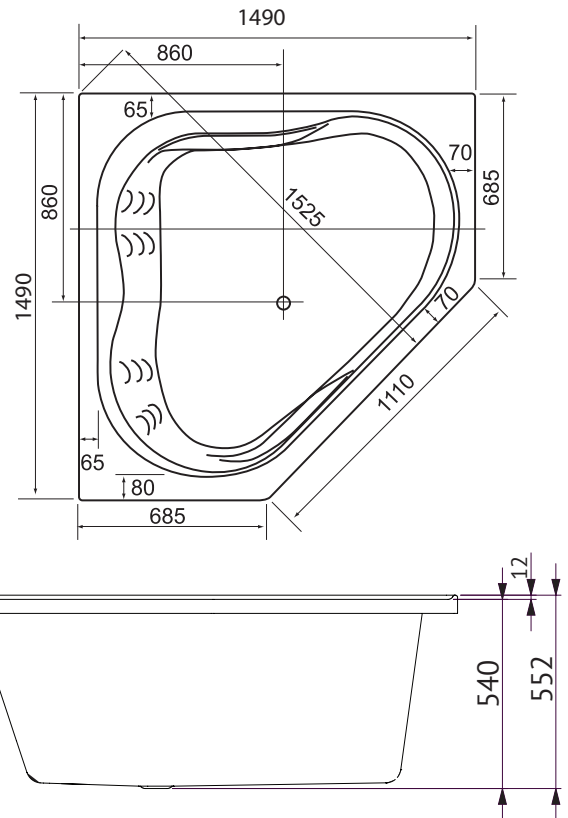

POSITANO

Dolce Vita Spa Bath ●●●

POSITIANO DOLCE VITA 22 JET SPA BATH

Soft internal lines and generous lumbar area creates the perfect invitation to relax and rejuvenate. Available as an Inset bath with tile bead or as an Island style bath it also features self-supporting feet for easy installation.

SIZES (l)x(w)x(h)

- *PO1500DVSPAWC* ~ 1490 x 1490 x 540 (mm)

CAPACITY* & NET WEIGHT

- 1490mm ~ 308 litres 75.0 kg

*200mm below bath rim

WARRANTY:

- Ten year warranty -
Conditions apply please see website for details