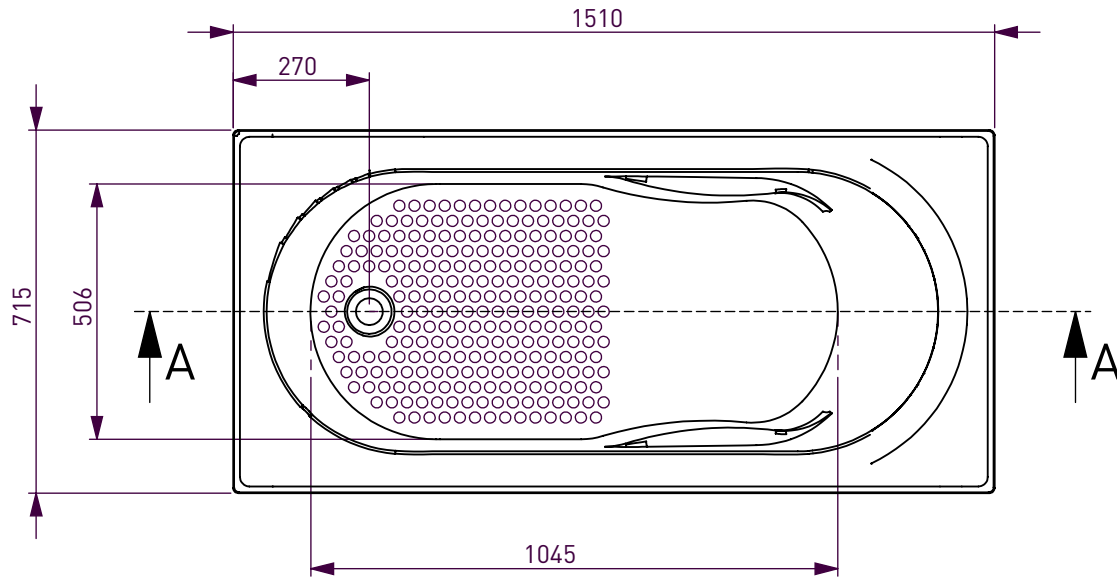

BATH VOLUME (APPROX)	
100mm Below Rim	147 Litres
200mm Below Rim	88 Litres

DETAIL C  
SCALE 1 : 3

SECTION A-A

SECTION B-B