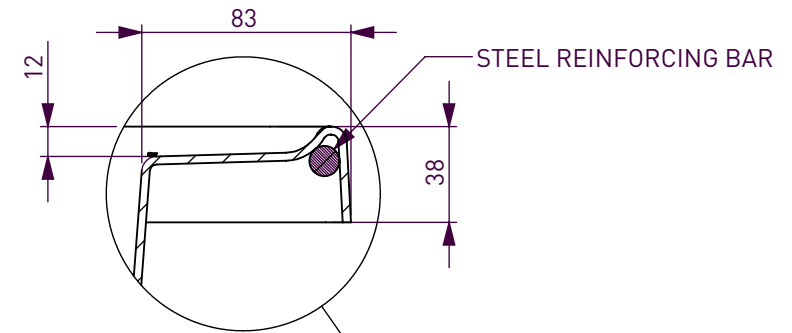

BATH VOLUME (APPROX)	
100mm Below Rim	147 Litres
200mm Below Rim	88 Litres

DETAIL C  
SCALE 1 : 3

SECTION A-A

SECTION B-B