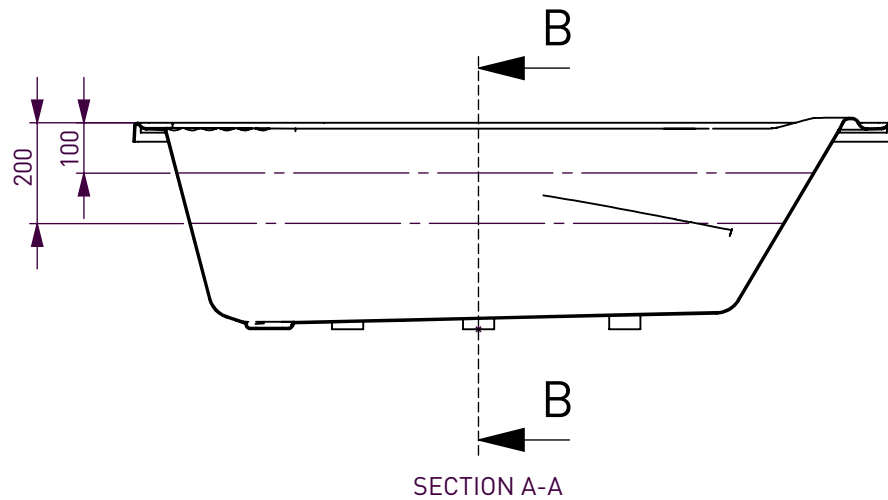

BATH VOLUME (APPROX)	
100mm Below Rim	147 Litres
200mm Below Rim	88 Litres

DETAIL C  
SCALE 1 : 3

SECTION A-A

SECTION B-B