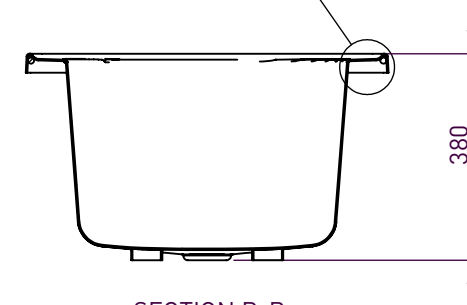

BATH VOLUME (APPROX)	
100mm Below Rim	147 Litres
200mm Below Rim	88 Litres

DETAIL C  
SCALE 1 : 3

SECTION A-A

SECTION B-B