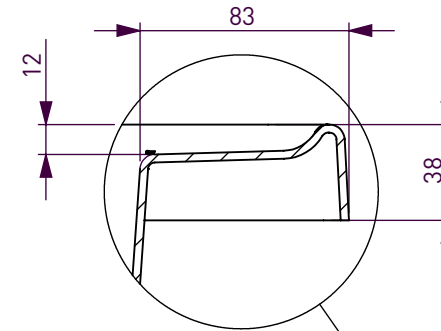

BATH VOLUME (APPROX)	
100mm Below Rim	165 Litres
200mm Below Rim	106 Litres

DETAIL C
SCALE 1 : 3

SECTION A-A

SECTION B-B