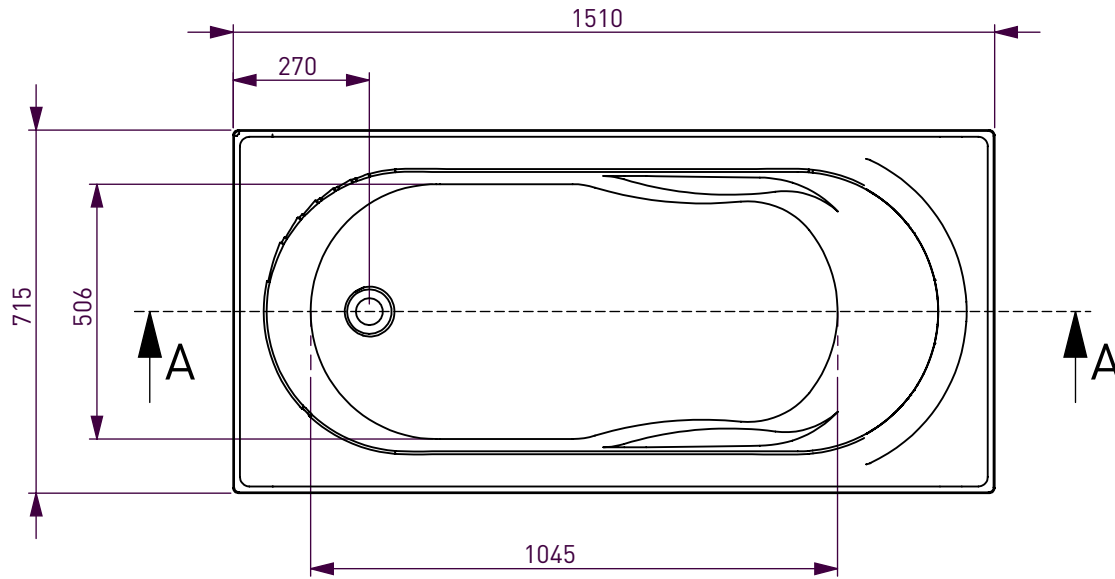

BATH VOLUME (APPROX)	
100mm Below Rim	165 Litres
200mm Below Rim	106 Litres

DETAIL C
SCALE 1 : 3

SECTION A-A

SECTION B-B