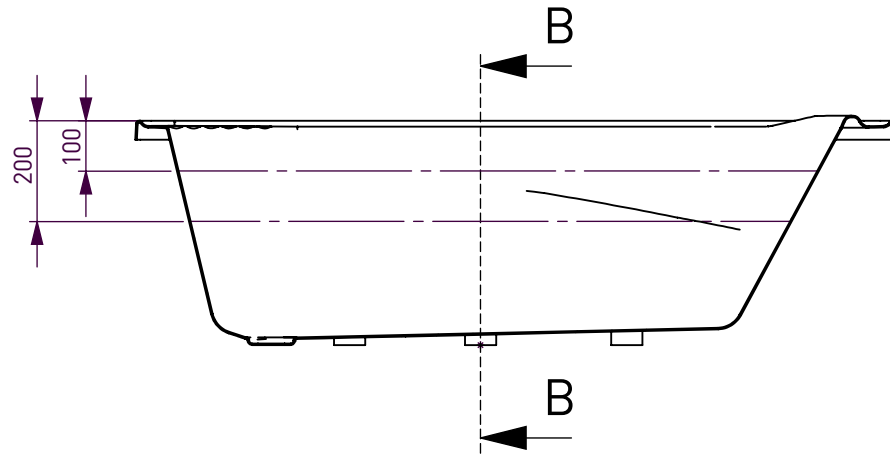

BATH VOLUME (APPROX)	
100mm Below Rim	165 Litres
200mm Below Rim	106 Litres

DETAIL C
SCALE 1 : 3

SECTION A-A

SECTION B-B