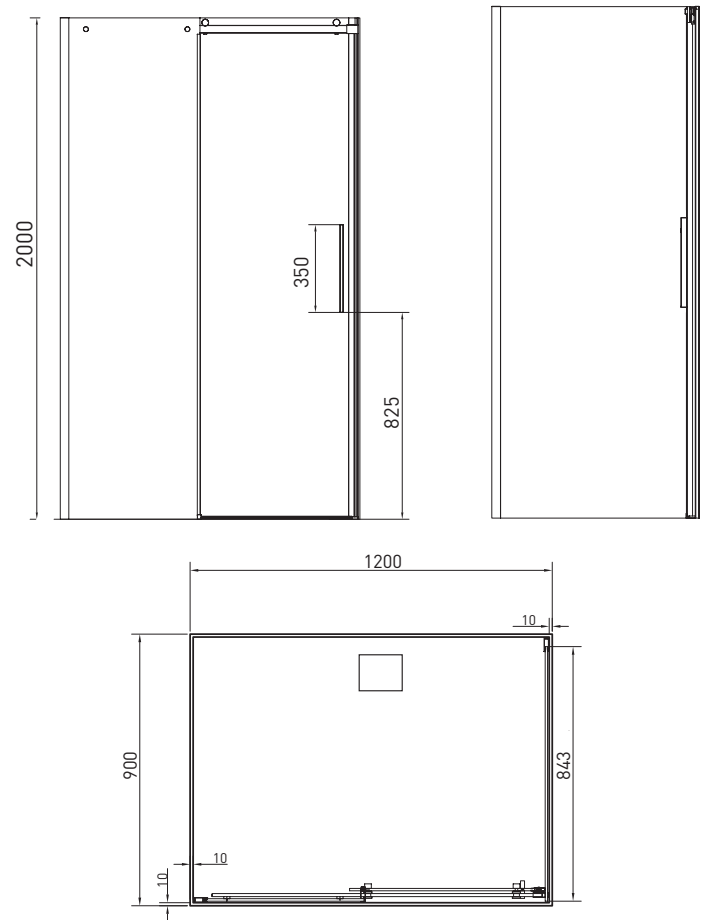

## Shower System

### MALANDA SHOWER SYSTEM

The Malanda sliding door shower enclosure stands at an impressive two metres high with premium 8mm thick toughened glass. The reversible sliding door features a soft magnetic close door system which provides a silent and ultra-smooth running door action. The Malanda shower system includes the Malanda shower screen, Luna acrylic shower base and acrylic shower wall to create a leak resistant shower area.

### SIZE (l)x(w)x(h)

- *MASYS1200R* ~ 1200 x 900 x 2000 (mm)

### KEY FEATURES

- Malanda sliding shower screen
- Acrylic shower wall (1200x900mm)
- Luna acrylic shower base (1200x900mm)
- Made to Australian Standards
- Visible round roller shape design
- 8mm toughened safety glass
- Reversible rolling doors can be installed for left or right hand entry
- Door rollers and brackets vigorously tested for strength and durability
- Easy to clean with exclusive EZI Clean glass coating
- Stainless steel roller
- Stainless steel interior/exterior handle