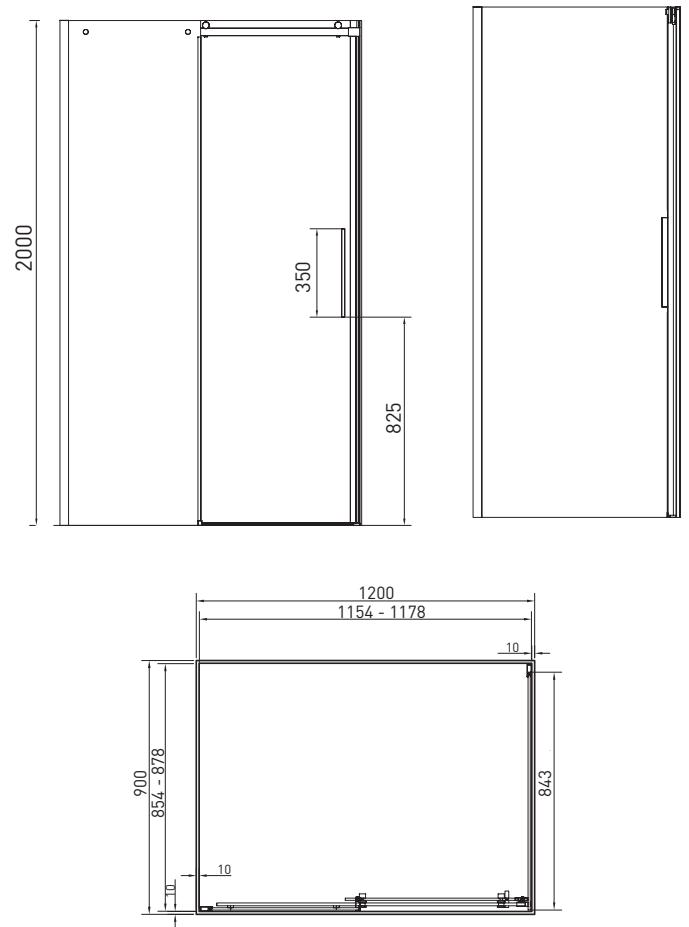

MALANDA

Shower Screen

MALANDA SHOWER SCREEN

The Malanda sliding door shower enclosure stands at an impressive two metres high with premium 8mm thick toughened glass. The reversible sliding door features a soft magnetic close door system which provides a silent and ultra-smooth running door action.

SIZE (l)x(w)x(h)

- *MASS1200C* ~ 1154 x 854 x 2000 (mm)

*Adjustable at the wall by a further 24mm

NET WEIGHT

- 75.0 kg

WARRANTY:

- Five year warranty -
Conditions apply please see website for details

KEY FEATURES

- Rectangle sliding shower screen
- Round roller shape design
- 8mm toughened safety glass
- Made to Australian Standard: AS1288/2006
- Reversible sliding doors can be installed for left or right hand entry
- Designed to fit straight onto a tiled floor or acrylic Luna shower base
- Door rollers and brackets vigorously tested for strength and durability
- Easy to clean with exclusive EZI Clean glass coating
- Stainless steel roller
- Stainless steel interior/exterior handle

ACCESSORIES

- Luna acrylic shower base (*SB1200R3T*)
- 2-sided acrylic shower wall (*SW1200*)