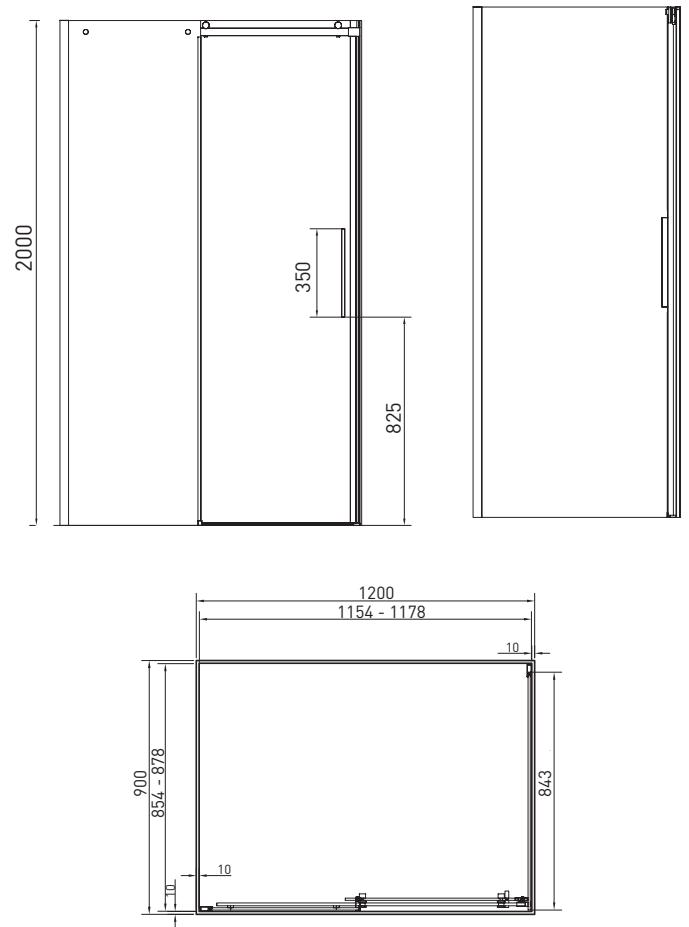

MALANDA

Shower Screen

MALANDA SHOWER SCREEN

The Malanda sliding door shower enclosure stands at an impressive two metres high with premium 8mm thick toughened glass. The reversible sliding door features a soft magnetic close door system which provides a silent and ultra-smooth running door action.

SIZE (l)x(w)x(h)

- *MASS1200C* ~ 1154 x 854 x 2000 (mm)

**Adjustable at the wall by a further 24mm*

NET WEIGHT

- 75.0 kg

WARRANTY:

- Five year warranty -
Conditions apply please see website for details

KEY FEATURES

- Rectangle sliding shower screen
- Round roller shape design
- 8mm toughened safety glass
- Made to Australian Standard: AS1288/2006
- Reversible sliding doors can be installed for left or right hand entry
- Designed to fit straight onto a tiled floor or acrylic Luna shower base
- Door rollers and brackets vigorously tested for strength and durability
- Easy to clean with exclusive EZI Clean glass coating
- Stainless steel roller
- Stainless steel interior/exterior handle

ACCESSORIES

- Luna acrylic shower base (*SB1200R3T*)
- 2-sided acrylic shower wall (*SW1200*)