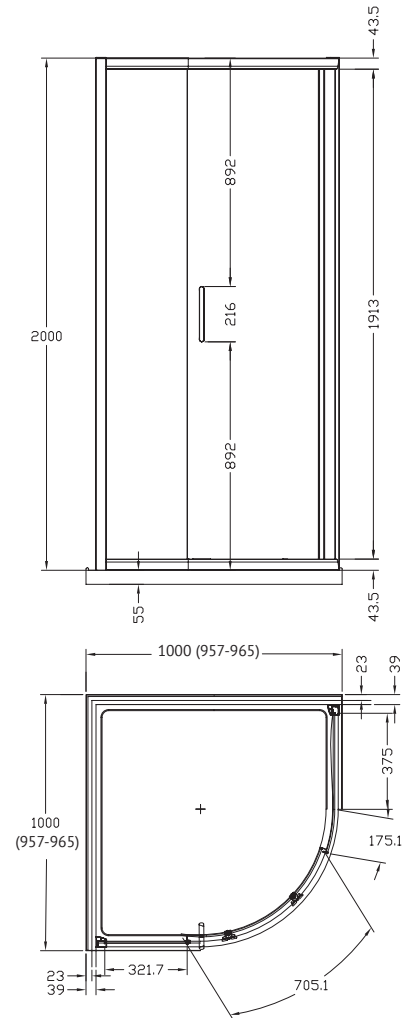

LAVANO

Shower Screen

LAVANO CURVED SHOWER SCREEN

Decina understands the need for space saving in small bathrooms. The Lavano is the perfect solution! The clever single centered sliding door glides on a sleek aluminium frame without interrupting valuable bathroom space.

SIZE (l)x(w)x(h)

- *LASS1000CURVED* ~ 957 x 957 x 2000 (mm)

*Adjustable at the wall by a further +8mm

NET WEIGHT

- 21.0kg

WARRANTY

- Five year warranty -
Conditions apply please see website for details

KEY FEATURES

- Steel chrome features
- EZI Clean glass coating for easy cleaning
- Made to AS/NZ Standard: AS1288/2006
- Easy to install
- Reversible sliding door can be installed for left or right hand entry
- Concealed fixtures
- Corrosion resistant fittings and fixtures
- 6mm toughened safety glass
- Designed to fit a Luna curved shower base or straight onto a tiled base
- Steel chrome features

ACCESSORIES

- Shower Wall (*SW1000*)
- Luna curved shower base (*SBCURVED*)