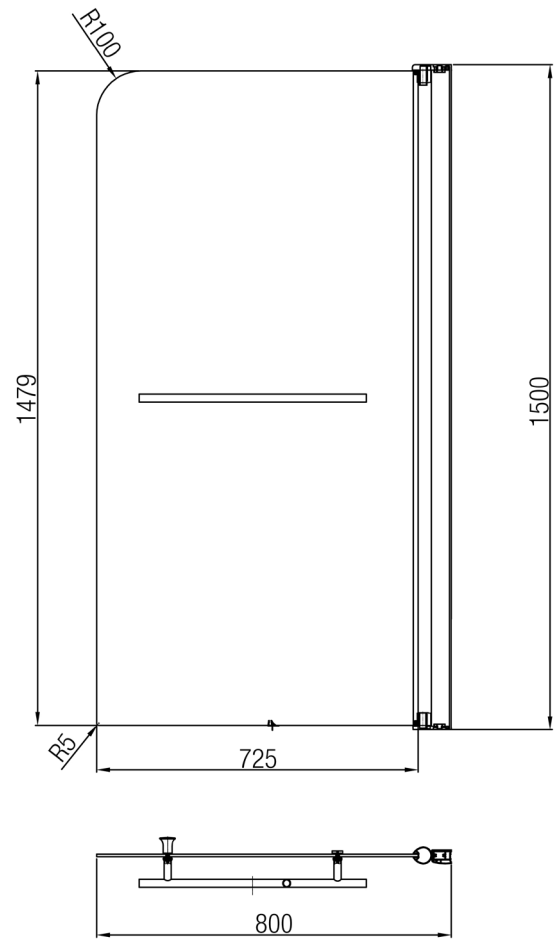

CASCADE PIVOT PANEL WITH TOWEL RAIL

Bath Shower Screen

CASCADE PIVOT PANEL WITH TOWEL RAIL

The Cascade Fixed Pivot Panel is perfect for any shower over bath application. With a chrome towel rail it is a smart solution for smaller bathrooms. It can be fitted on virtually all Decina's rectangular baths or spa baths that have a tile bead.

SIZE (l)x(h)

- CAPTRC ~ 1500 x 790 (mm)

NET WEIGHT

- 24.0 kg

WARRANTY:

- Five year warranty -
Conditions apply please see website for details

KEY FEATURES

- Fixed panel bath shower screen with towel rail
- Install directly onto a tile bead
- Available in chrome
- Towel rail
- Invisible channel brackets (all fixings are on the inside of the channel for a seamless finish)
- Made to AS/NZ Standard: AS1288/2006
- Panel swings through 180 degrees
- Drip seal to bath
- 6mm toughened safety glass
- Available in Chrome
- EZI Clean screen coating