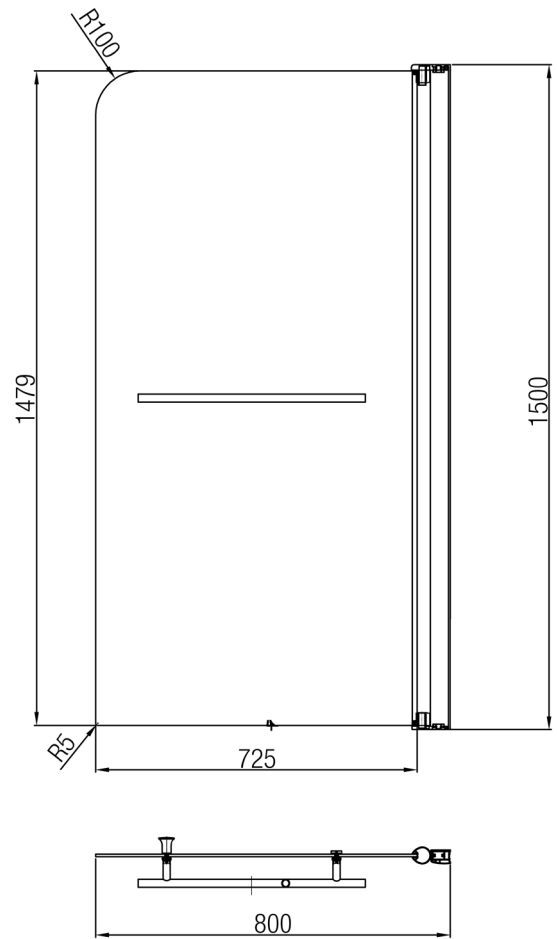

### CASCADE PIVOT PANEL WITH TOWEL RAIL

The Cascade Fixed Pivot Panel is perfect for any shower over bath application. With a chrome towel rail it is a smart solution for smaller bathrooms. It can be fitted on virtually all Decina's rectangular baths or spa baths that have a tile bead.

#### SIZE (l)x(h)

- CAPTRC ~ 1500 x 790 (mm)

#### NET WEIGHT

- 24.0 kg

### KEY FEATURES

- Fixed panel bath shower screen with towel rail
- Install directly onto a tile bead
- Available in chrome
- Towel rail
- Invisible channel brackets (all fixings are on the inside of the channel for a seamless finish)
- Made to AS/NZ Standard: AS1288/2006
- Panel swings through 180 degrees
- Drip seal to bath
- 6mm toughened safety glass
- Available in Chrome
- EZI Clean screen coating