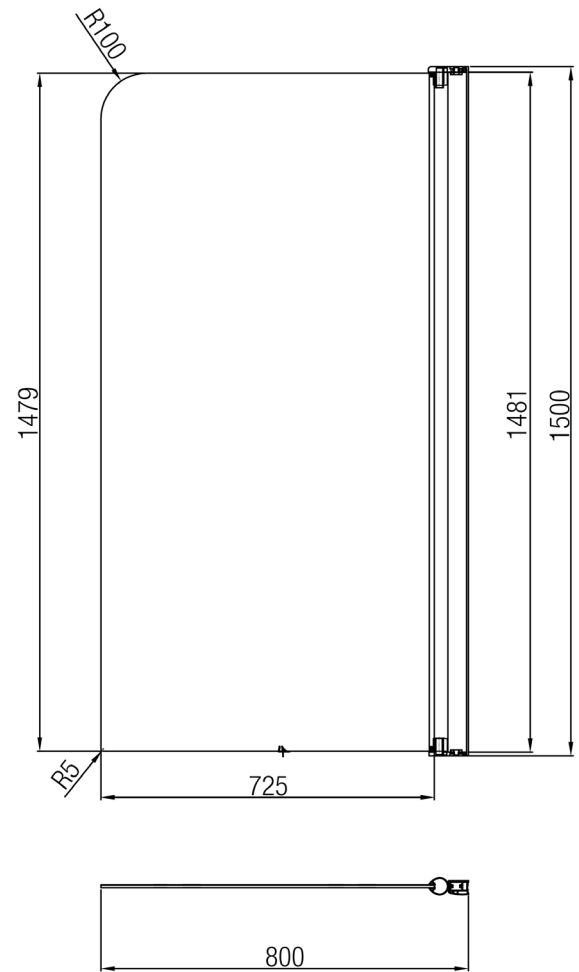

CASCADE PIVOT PANEL *Bath Shower Screen*

CASCADE PIVOT PANEL

The Cascade Fixed Pivot Panel is perfect for any shower over bath application and is a smart solution for smaller bathrooms. It can be fitted on virtually all Decina's rectangular baths or spa baths that have a tile bead.

SIZE (l)x(h)

- CAPPCC ~ 1500 x 790(mm) (Chrome)
- CAPPW ~ 1500 x 790(mm) (White)

NET WEIGHT

- 23.0 kg

WARRANTY:

- Five year warranty -
Conditions apply please see website for details

KEY FEATURES

- Fixed panel bath shower screen
- Fits onto rectangle baths with a tile bead
- Invisible channel brackets (all fixings are on the inside of the channel for a seamless finish)
- Made to AS/NZ Standard: AS1288/2006
- Panel swings through 180 degrees
- Drip seal to bath
- 6mm toughened safety glass
- Available in chrome or white finish
- EZI Clean screen coating