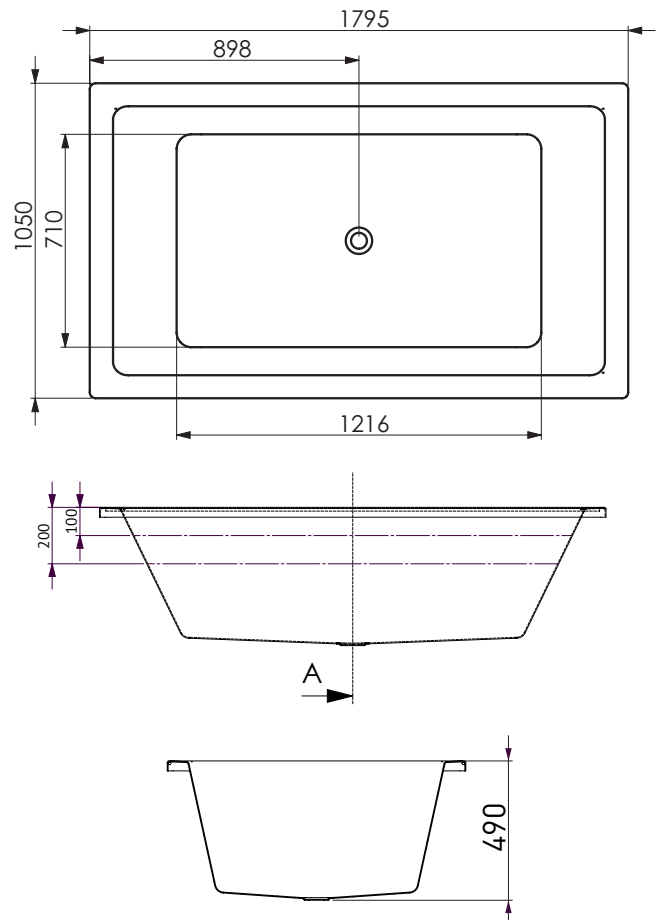

LAGO

Island Bath

LAGO ISLAND BATH

The Lago combines form and function in this large rectangular bath that offers generous width, making it ideal for dual bathing. It is the perfect match for the minimalist and contemporary style found in today's bathrooms.

SIZE (l)x(w)x(h)

- LA1800W ~ 1795 x 1050 x 490 (mm)

NET WEIGHT

- 36 kg

CAPACITY*

- 330 litres

*200mm below bath rim

FEATURES

- Made in Australia
- Made to AS/NZ Standard: 2023/1995
- Island style bath
- Manufactured from premium sanitary grade acrylic
- High gloss white
- Suitable for dual bathing
- Centre waste position

ACCESSORIES