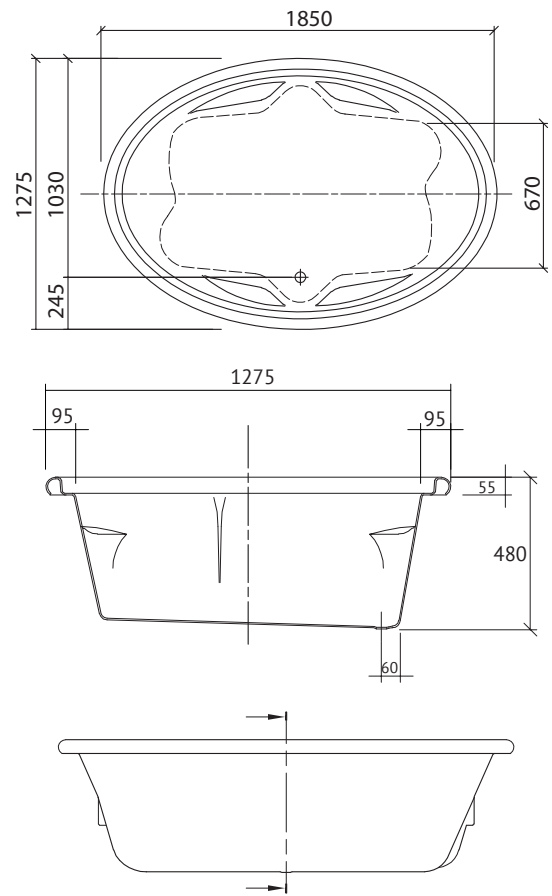

DUO

Island Bath

DUO ISLAND BATH

The Duo is a classical oval design for larger bathrooms. Arm rests, moulded back supports and large capacity lumbar jets combine to provide superb comfort for two bathers.

SIZE (l)x(w)x(h)

- *DU1850W* ~ 1850 x 1275 x 485 (mm)

NET WEIGHT

- 28 kg

CAPACITY*

- 295 litres

*200mm below bath rim

FEATURES

- Island style bath
- Made in Australia
- Made to AS/NZ Standard: 2023/1995
- Manufactured from premium sanitary grade acrylic
- High gloss white
- Molded arm rests & lumbar support

ACCESSORIES

- Sienna Headrest
- Overflow

WARRANTY:

- Fifteen year warranty -
  Conditions apply please see website for details