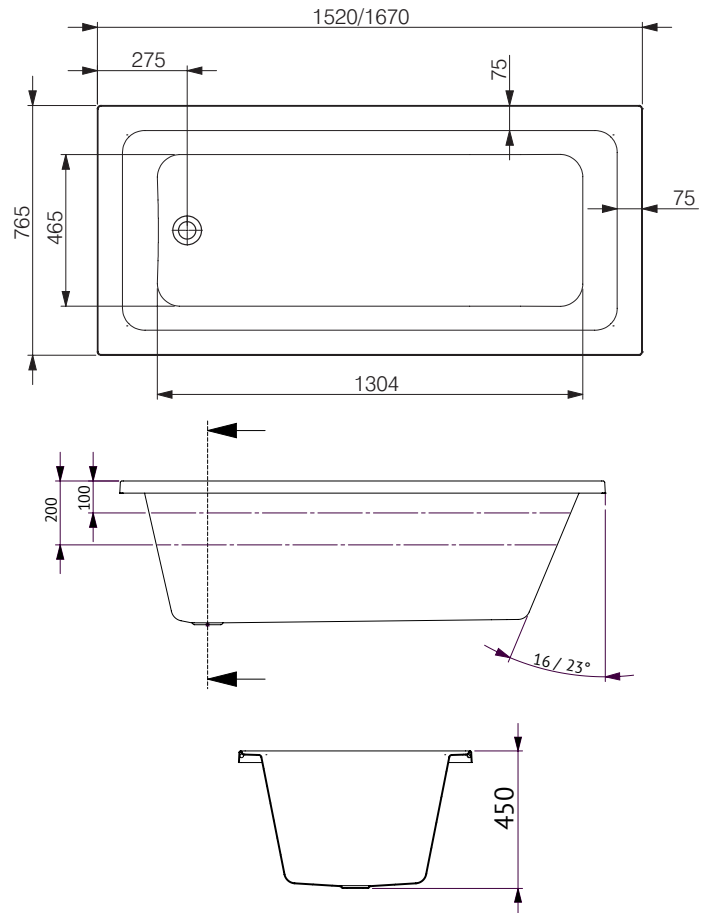

## *Inset Bath*

### CORTEZ INSET BATH

The Cortez is minimalist in design however the tiling bead around the bath's perimeter allows it to be fixed into a wall and used as an Inset bath.

#### SIZE (l)x(w)x(h)

- *CO1525W* ~ 1520 x 765 x 450 (mm)
- *CO1675W* ~ 1670 x 765 x 450 (mm)

#### CAPACITY\* & WEIGHT

- *1520mm* ~ 136 litres      20.0 kg
- *1670mm* ~ 154 litres      21.1 kg

\*200mm below bath rim