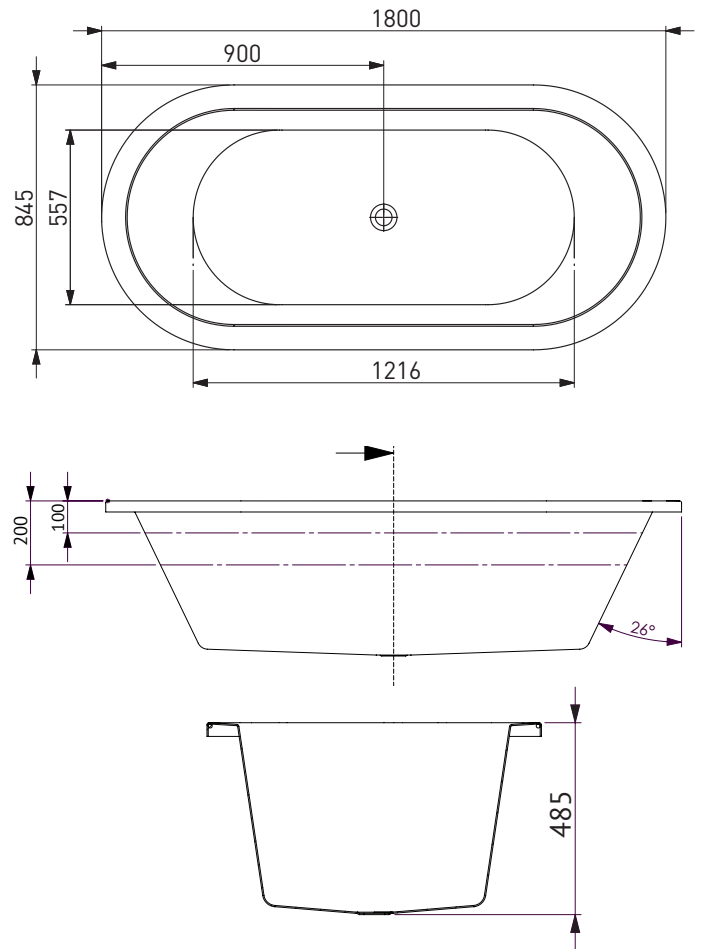

CAVAL

CAVAL ISLAND BATH

The Caval bath takes the oval theme to a new level. Its extended length and width provide that extra space that makes it a perfect bath for two.

SIZE (l)x(w)x(h)

- CA1800W ~ 1800 x 845 x 485 (mm)

NET WEIGHT

- 28.5 kg

CAPACITY*

- 188 litres

*200mm below bath rim

Island Bath

FEATURES

- Made in Australia
- Made to AS/NZ Standard: 2023/1995
- Manufactured from premium sanitary grade acrylic
- High gloss white
- Island style bath
- Centre waste position