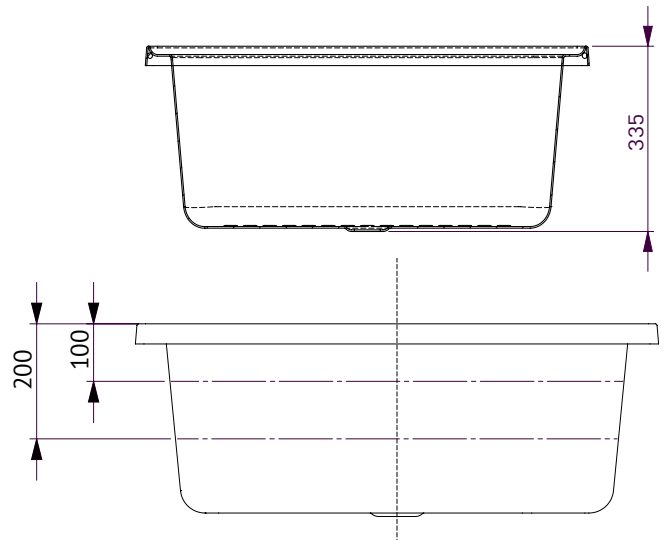

BELLA

Shower Bath

BELLA SHOWER BATH

Many houses require a shower base that can double as a small bath at the same time be easily accessible for the older or infirm. The Bella is water efficient, has a slip resistant surface and is compact size.

SIZE (l)x(w)x(h)

- BE895W ~ 910 x 910 x 335 (mm)

WEIGHT

- 13.8 kg

CAPACITY

- 69 litres

*200mm below bath rim

FEATURES

- Inset bath with tile bead
- Made in Australia
- Made to AS/NZ Standard: 2023/1995
- Manufactured from premium sanitary grade acrylic
- High gloss white
- Slip resistant pattern
- Centre waste position
- Suitable as a shower bath
- Water efficient, space saving design