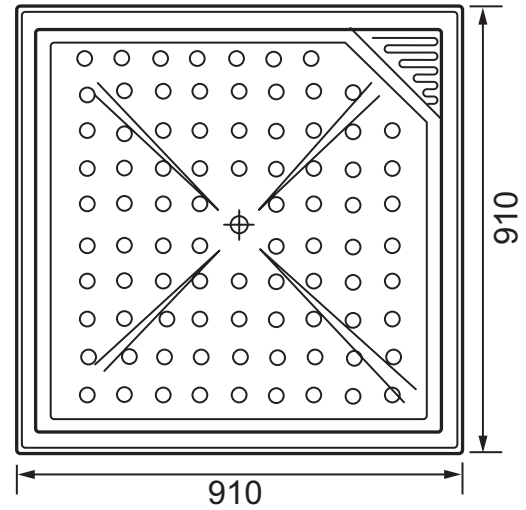

BELLA

Shower Bath

BELLA SHOWER BATH

Many houses require a shower base that can double as a small bath at the same time be easily accessible for the older or infirm. The Bella is water efficient, has a slip resistant surface and is compact size.

SIZE (l)x(w)x(h)

- BE895W ~ 910 x 910 x 335 (mm)

WEIGHT

- 13.8 kg

CAPACITY

- 69 litres

*200mm below bath rim

FEATURES

- Inset bath with tile bead
- Made in Australia
- Made to AS/NZ Standard: 2023/1995
- Manufactured from premium sanitary grade acrylic
- High gloss white
- Slip resistant pattern
- Centre waste position
- Suitable as a shower bath
- Water efficient, space saving design