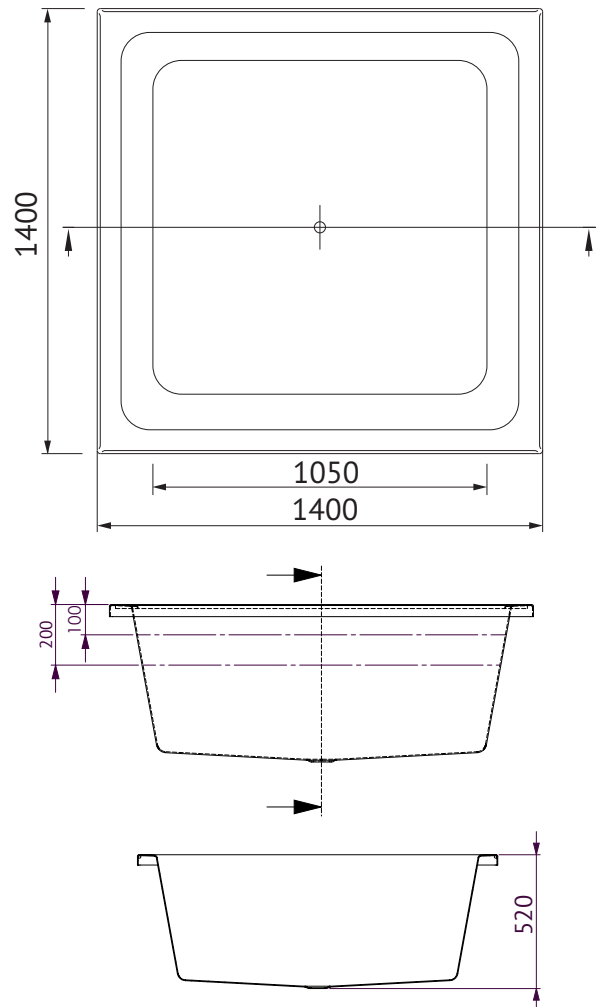

Island Bath

FEATURES

- Island style
- Made in Australia
- Made to AS/NZ Standard: 2023/1995
- Manufactured from premium sanitary grade acrylic
- High gloss white
- Standard base support frame & overflow
- Centre waste
- Suitable for dual bathing

ACCESSORIES

- Fiore Headrests optional

WARRANTY:

- Fifteen year warranty - Conditions apply please see website for details