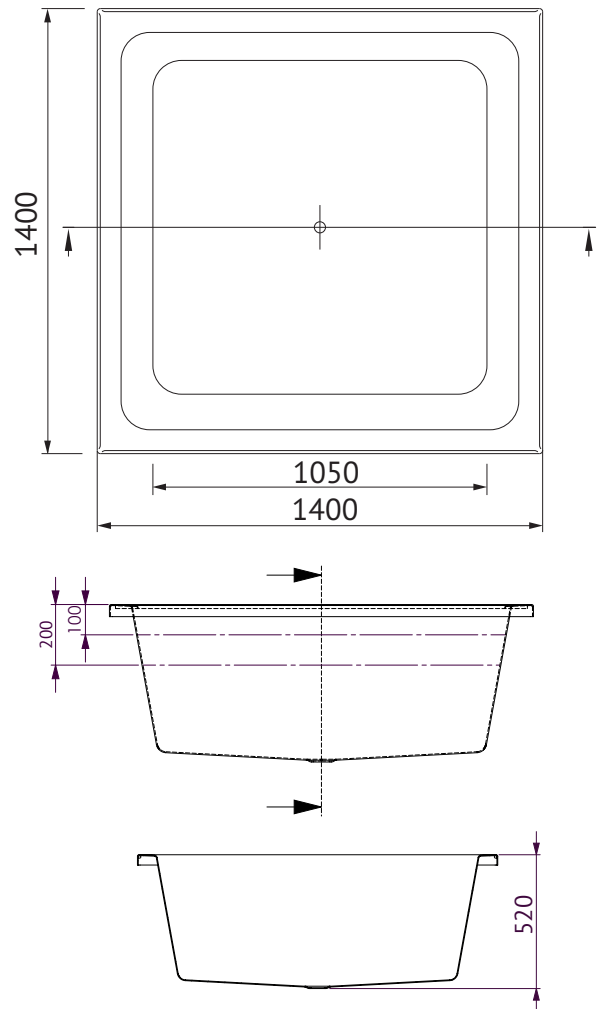

VENICE

VENICE ISLAND BATH

The Venice is a square bath large enough to provide bathing pleasure for two. This freeform bath is a superb match for the shapes of other suites in the bathroom. Venice comes standard with galvanized base support frame and overflow.

SIZE (l)x(w)x(h)

- VE1400W ~ 1400 x 1400 x 500 (mm)

NET WEIGHT

- 40 kg

CAPACITY*

- 370 litres

*200mm below bath rim

Island Bath

FEATURES

- Island style
- Made in Australia
- Made to AS/NZ Standard: 2023/1995
- Manufactured from premium sanitary grade acrylic
- High gloss white
- Standard base support frame & overflow
- Centre waste
- Suitable for dual bathing