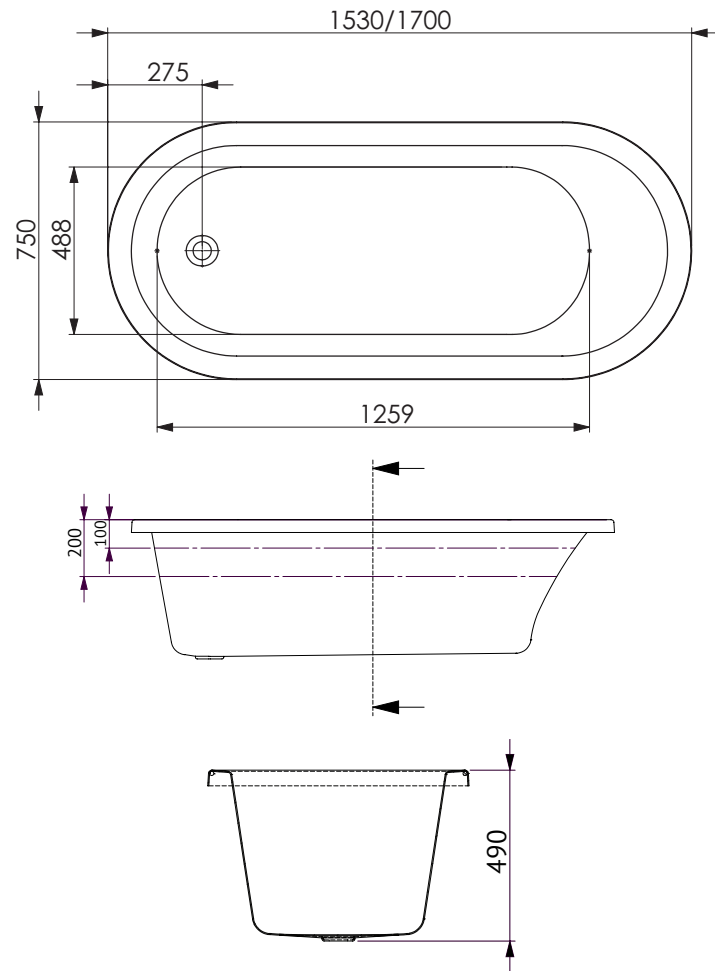

UNO

Island Bath

UNO ISLAND BATH

The Uno bath combines depth and simple lines to blend beautifully in today's bathrooms. Decina's design touches include an ergonomically shaped lumbar support to cradle the back and steep sides for maximum internal space.

SIZE (l)x(w)x(h)

- UN1530W ~ 1530 x 750 x 480 (mm)
- UN1700W ~ 1700 x 750 x 490 (mm)

CAPACITY* & NET WEIGHT

- 1520 mm ~ 140 litres 21.0 kg
- 1700 mm ~ 168 litres 23.0 kg

*200mm below bath rim

FEATURES

- Island style bath
- Made in Australia
- Made to AS/NZ Standard: 2023/1995
- Manufactured from premium sanitary grade acrylic
- High gloss white
- End waste