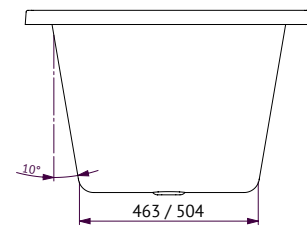

SHENSEKI

Inset Bath

SHENSEKI INSET BATH

Small in size and big on impact, the Shenseki is ideal for the small bathroom. Maximising space and internal depth for a comfortable bathing experience.

SIZE (l)x(w)x(h)

- SHEN1400W ~ 1395 x 755 x 480 (mm)
- SHEN1510W ~ 1515 x 810 x 520 (mm)

CAPACITY* & NET WEIGHT

- 1395mm ~ 137 litres 20.5 kg
- 1515mm ~ 194 litres 21.0 kg

*200mm below bath rim

FEATURES

- Made in Australia
- Made to AS/NZ Standard: 2023/1995
- Manufactured from premium sanitary grade acrylic
- High gloss white
- Inset bath with tile bead
- End waste position