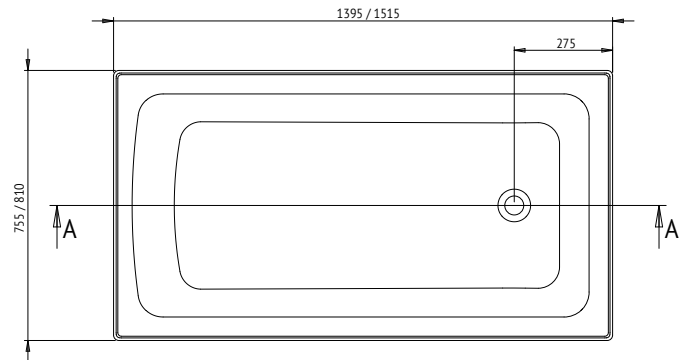

SHENSEKI

Inset Bath

SHENSEKI INSET BATH

Small in size and big on impact, the Shenseki is ideal for the small bathroom. Maximising space and internal depth for a comfortable bathing experience.

SIZE (l)x(w)x(h)

- SHEN1400W ~ 1395 x 755 x 480 (mm)
- SHEN1510W ~ 1515 x 810 x 520 (mm)

CAPACITY* & NET WEIGHT

- 1395mm ~ 137 litres 20.5 kg
- 1515mm ~ 194 litres 21.0 kg

*200mm below bath rim

FEATURES

- Made in Australia
- Made to AS/NZ Standard: 2023/1995
- Manufactured from premium sanitary grade acrylic
- High gloss white
- Inset bath with tile bead
- End waste position