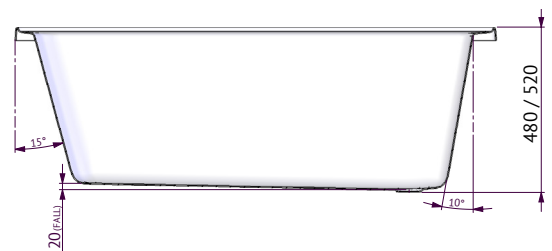

SHENSEKI

Inset Bath

SHENSEKI INSET BATH

Small in size and big on impact, the Shenseki is ideal for the small bathroom. Maximising space and internal depth for a comfortable bathing experience.

SIZE (l)x(w)x(h)

- SHEN1400W ~ 1395 x 755 x 480 (mm)
- SHEN1510W ~ 1515 x 810 x 520 (mm)

CAPACITY* & NET WEIGHT

- 1395mm ~ 137 litres 20.5 kg
- 1515mm ~ 194 litres 21.0 kg

*200mm below bath rim

FEATURES

- Made in Australia
- Made to AS/NZ Standard: 2023/1995
- Manufactured from premium sanitary grade acrylic
- High gloss white
- Inset bath with tile bead
- End waste position