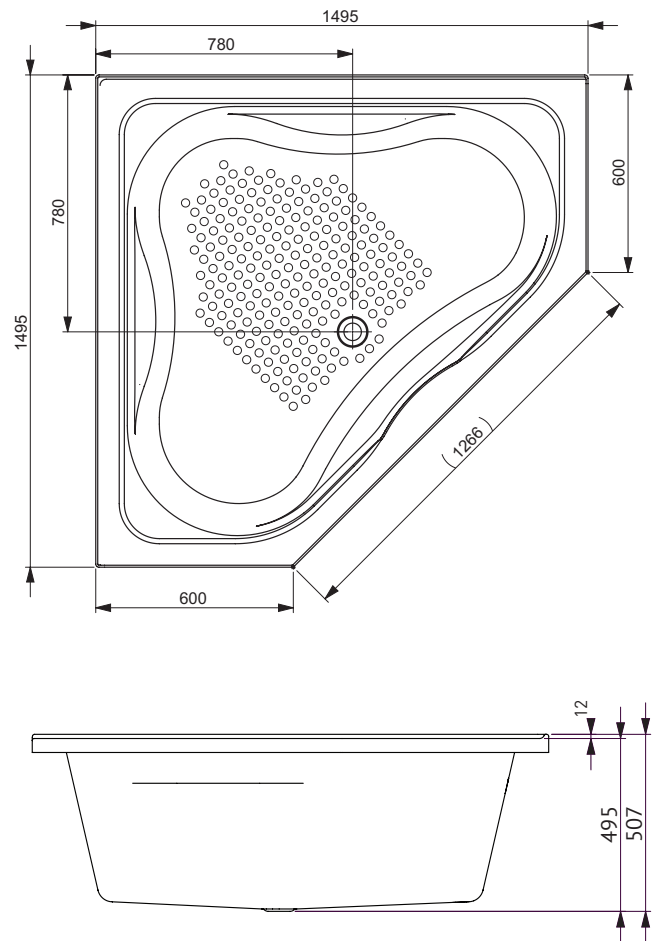

Inset Bath

FEATURES

- Inset bath with tile bead
- Made in Australia
- Made to AS/NZ Standard: 2023/1995
- Manufactured from premium sanitary grade acrylic
- High gloss white
- Molded arm rests & lumbar support
- Centre waste position

ACCESSORIES

- Sienna Headrest
- Overflow

WARRANTY:

- Fifteen year warranty - Conditions apply please see website for details