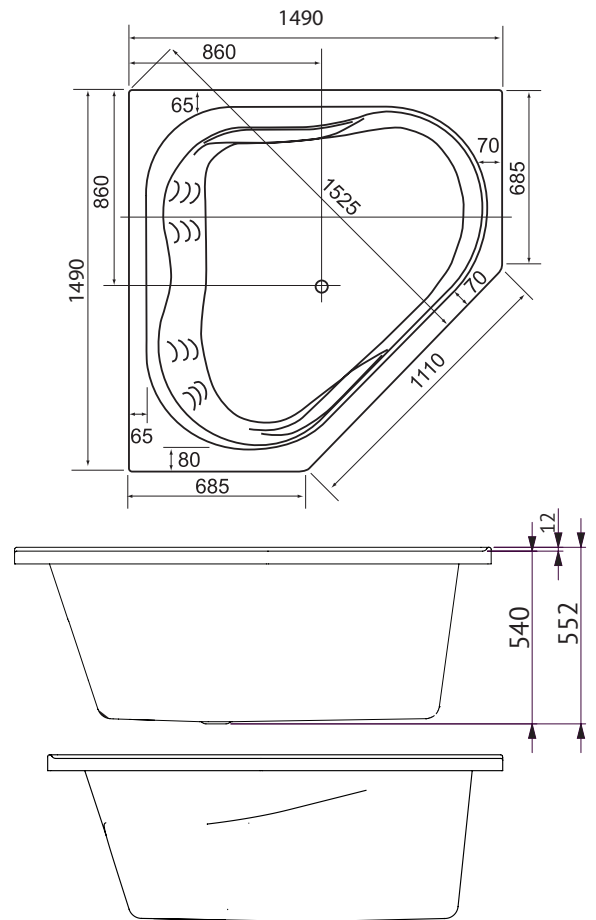

## *Inset Bath*

### POSITANO INSET BATH

Relax and re-invigorate, the Positano is the perfect escape from the stress of the day. This angled corner spa bath allows side by side bathing while enlarged front sides increase internal space and comfort.

#### SIZE (l)x(w)x(h)

- PO1500W ~ 1490 x 1490 x 540 (mm)

#### CAPACITY\*

- 308 litres

\*200mm below bath rim