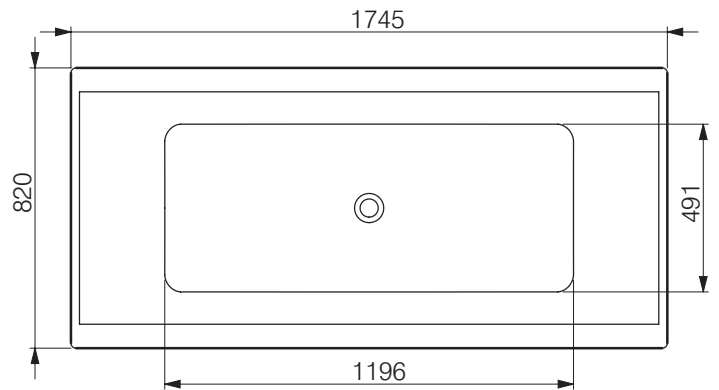

SIZE (l)x(w)x(h)

- MA1750W ~ 1745 x 820 x 485 (mm)

NET WEIGHT

- 22.5 kg

CAPACITY*

- 182 litres

*200mm below bath rim

Island Bath

FEATURES

- Made in Australia
- Made to AS/NZ Standard: 2023/1995
- Island style bath
- Manufactured from premium sanitary grade acrylic
- High gloss white
- Centre waste position

ACCESSORIES

- EZI Frame
- Fiore Headrest
- Overflow