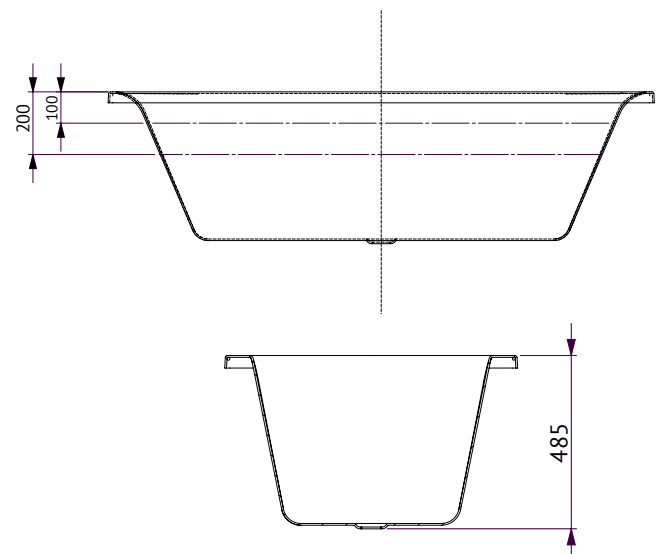

MARTINO

MARTINO ISLAND BATH

The latest in European design, the Martino luxury double ended bath combines clean straight lines with rolling edges in each lumbar area that flow into the bath, mixing comfort with modern design.

SIZE (l)x(w)x(h)

- MA1750W ~ 1745 x 820 x 485 (mm)

NET WEIGHT

- 22.5 kg

CAPACITY*

- 182 litres

*200mm below bath rim

Island Bath