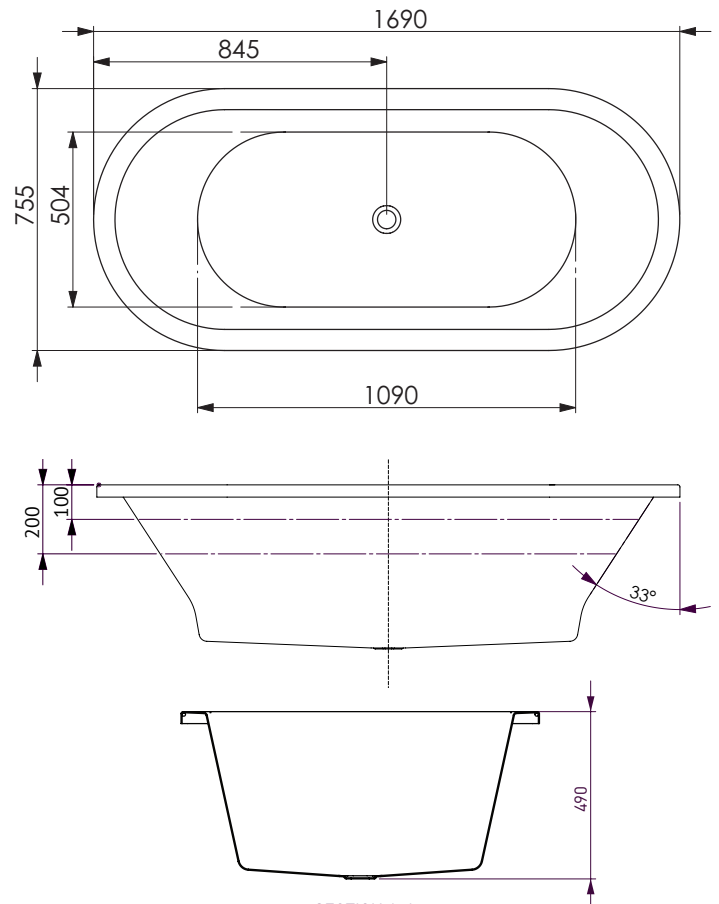

LIDO

LIDO ISLAND BATH

Oval baths have always been perceived as a timeless classical shape. The Lido is no different - with a centre positioned waste and double- ended lumbar area making it possible to recline at either end.

SIZE (l)x(w)x(h)

- L1685W ~ 1690 x 755 x 476 (mm)

NET WEIGHT

- 20.5 kg

CAPACITY*

- 147 litres

*200mm below bath rim

Island Bath