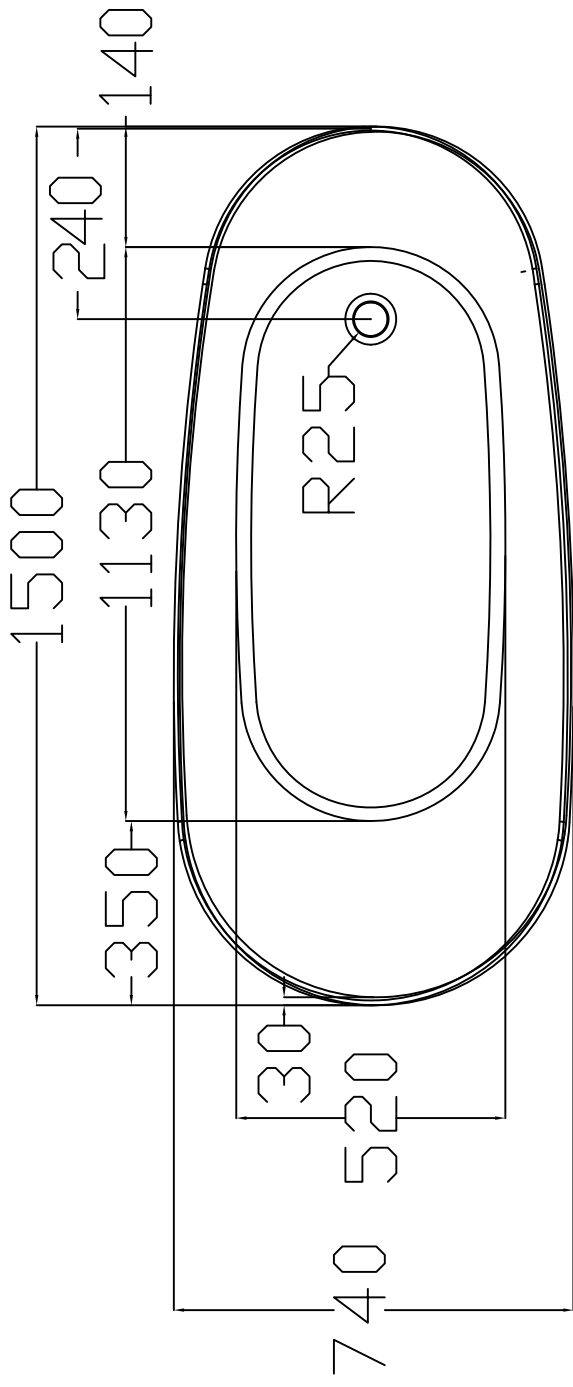

# Piccolo 1500

BATHVOLUME (APPROX)

100mm Below Rim 173 Litres

200mm Below Rim 127 Litres