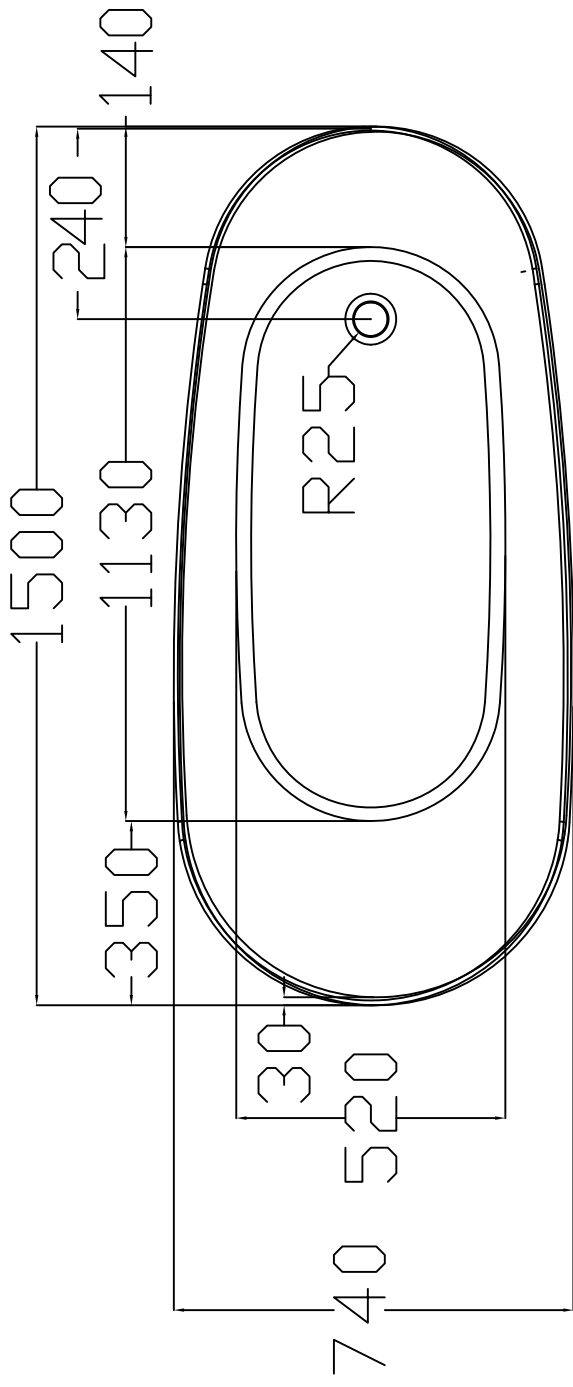

Piccolo 1500

BATHVOLUME (APPROX)

100mm Below Rim 173 Litres

200mm Below Rim 127 Litres