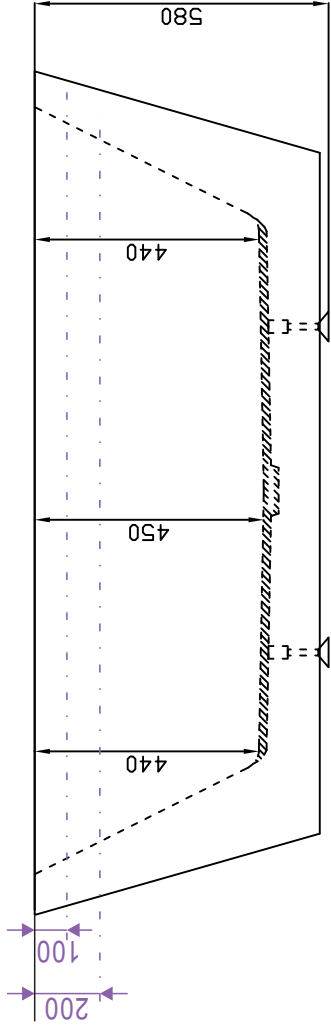

# Kolora 1775

BATH VOLUME (APPROX)	
100mm Below Rim	237 Litres
200mm Below Rim	155 Litres

Specification

1775 x 800 x 580mm