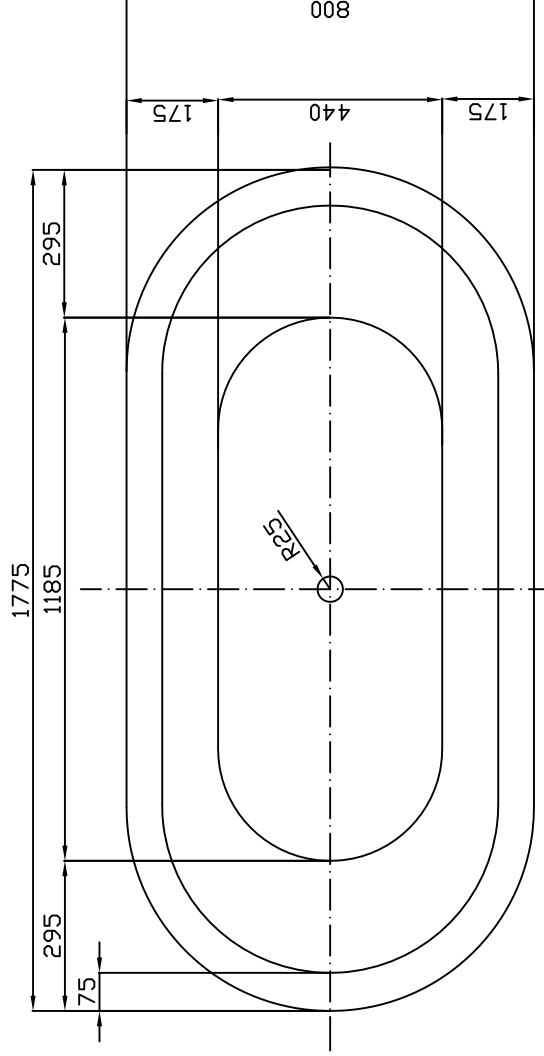

Kolora 1775

BATH VOLUME (APPROX)	
100mm Below Rim	237 Litres
200mm Below Rim	155 Litres

Specification

1775 x 800 x 580mm