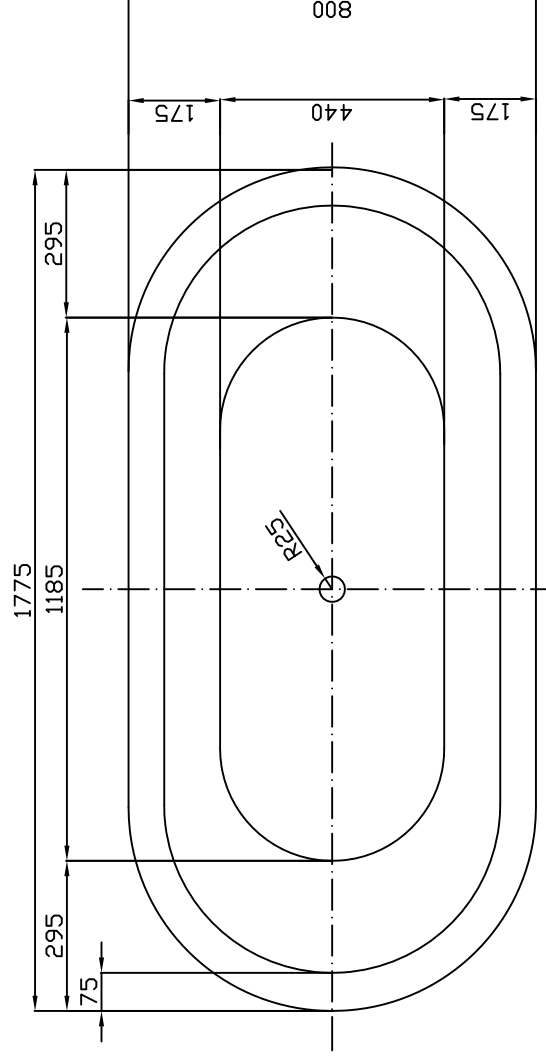

# Kolora 1775

BATH VOLUME (APPROX)	
100mm Below Rim	237 Litres
200mm Below Rim	155 Litres

Specification

1775 x 800 x 580mm