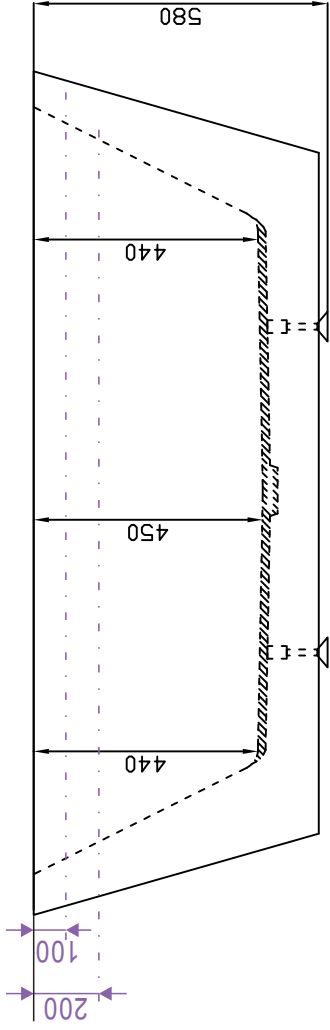

Kolora 1775

BATH VOLUME (APPROX)	
100mm Below Rim	237 Litres
200mm Below Rim	155 Litres

Specification

1775 x 800 x 580mm