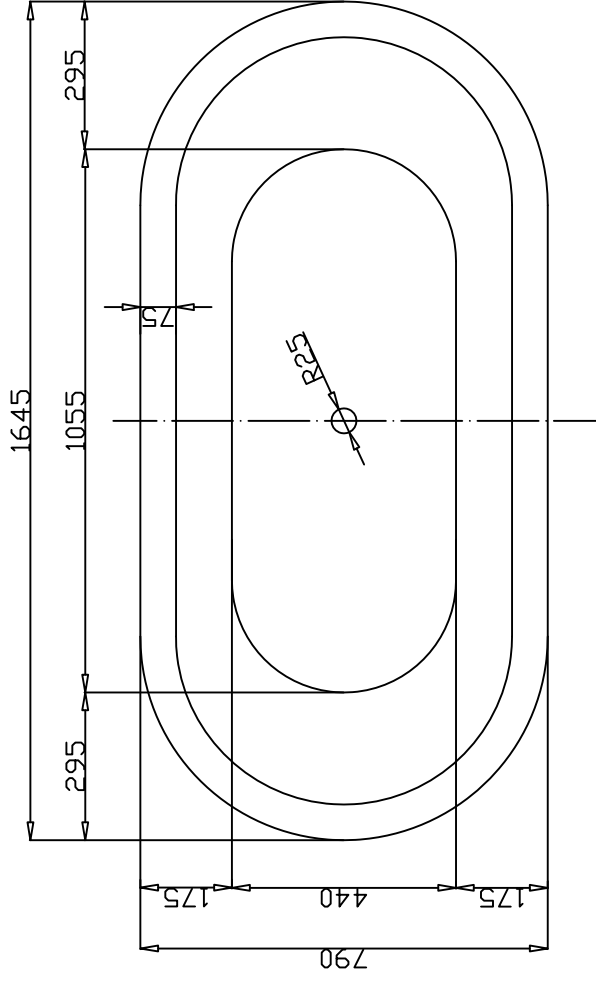

# Kolora 1645

BATH VOLUME (APPROX)	
100mm Below Rim	219 Litres
200mm Below Rim	144 Litres