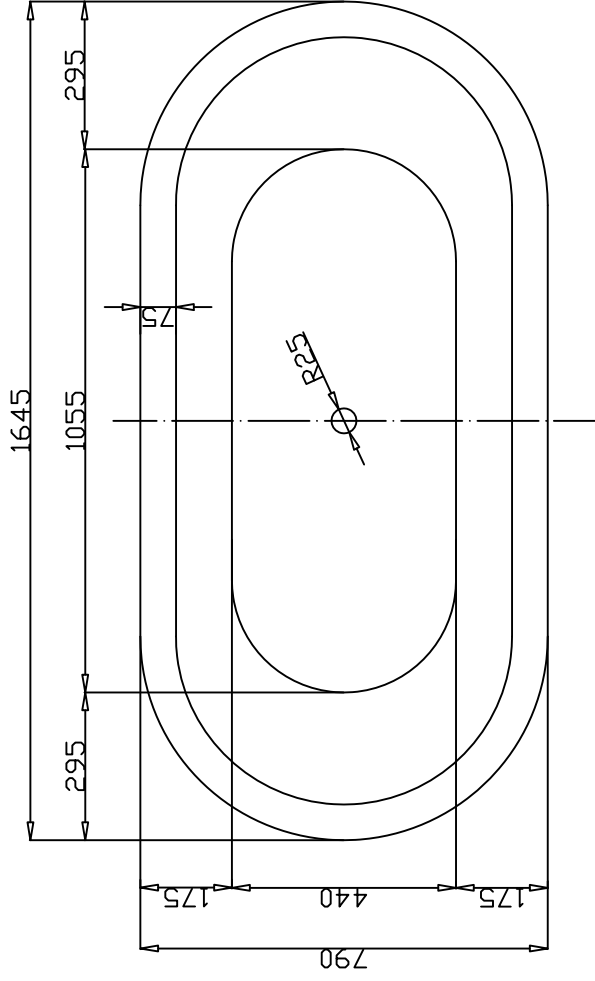

Kolora 1645

BATH VOLUME (APPROX)	
100mm Below Rim	219 Litres
200mm Below Rim	144 Litres