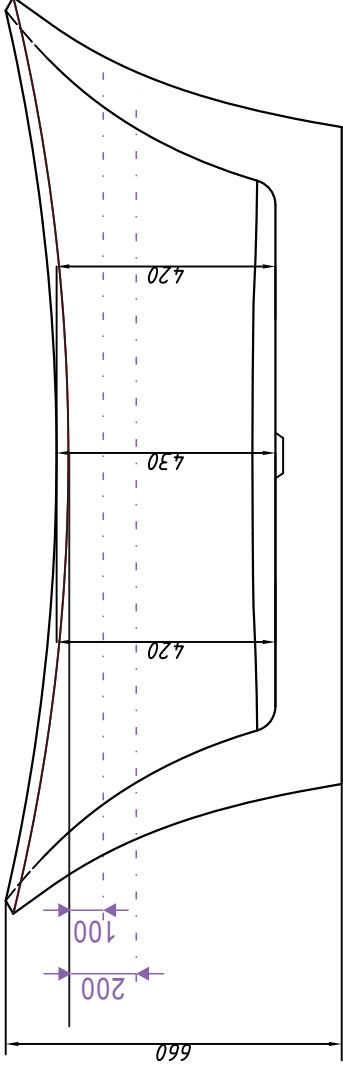

Hilton 1800

BATH VOLUME (APPROX)	
100mm Below Rim	146 Litres
200mm Below Rim	126 Litres