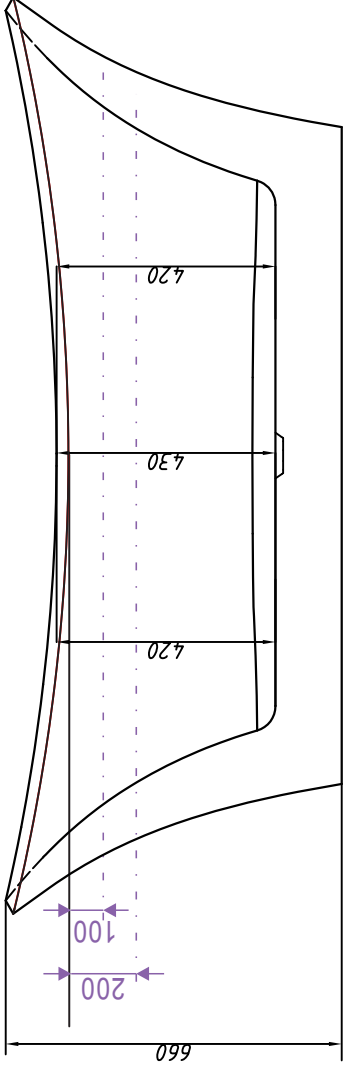

# Hilton 1800

BATH VOLUME (APPROX)	
100mm Below Rim	146 Litres
200mm Below Rim	126 Litres