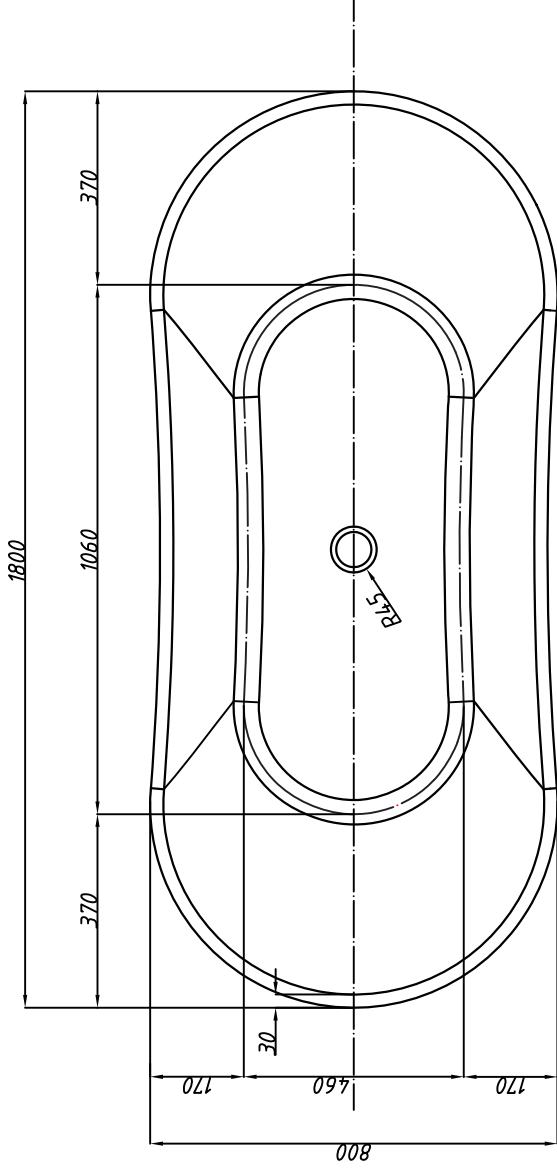

Hilton 1800

BATH VOLUME (APPROX)	
100mm Below Rim	146 Litres
200mm Below Rim	126 Litres