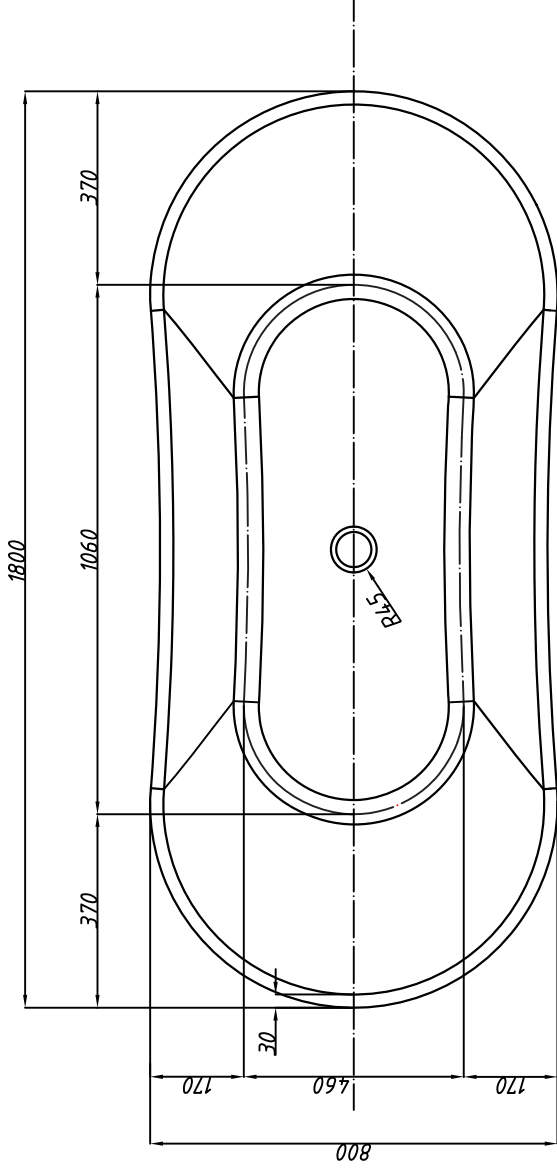

# Hilton 1800

BATH VOLUME (APPROX)	
100mm Below Rim	146 Litres
200mm Below Rim	126 Litres