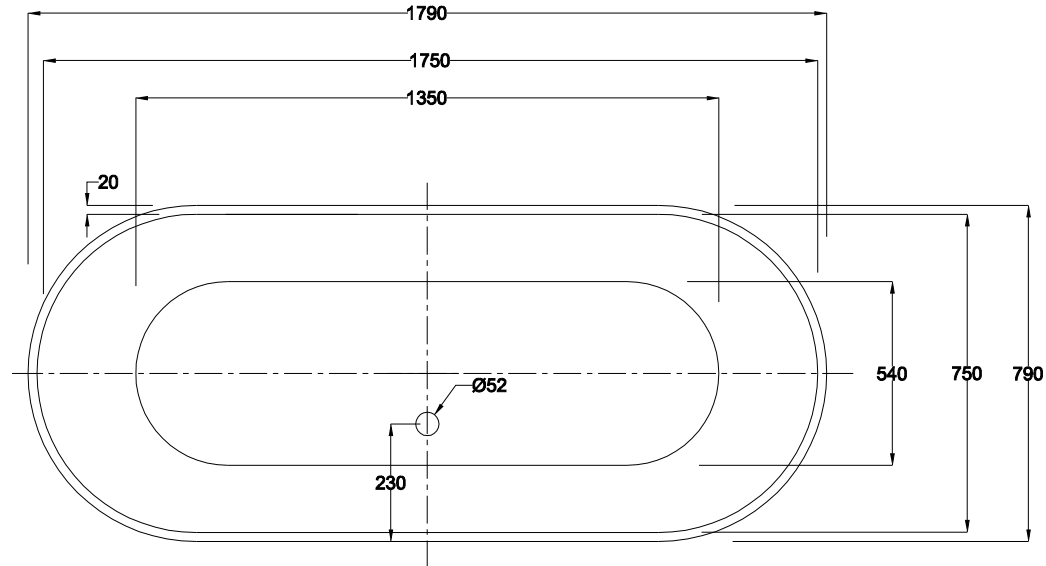

ELINEA FREESTANDING BATH

SIZE: 1790 x 790 x 570 (mm) (+/-10mm)

VOLUME: 312 Litres

TOP VIEW

FRONT VIEW

SIDE VIEW