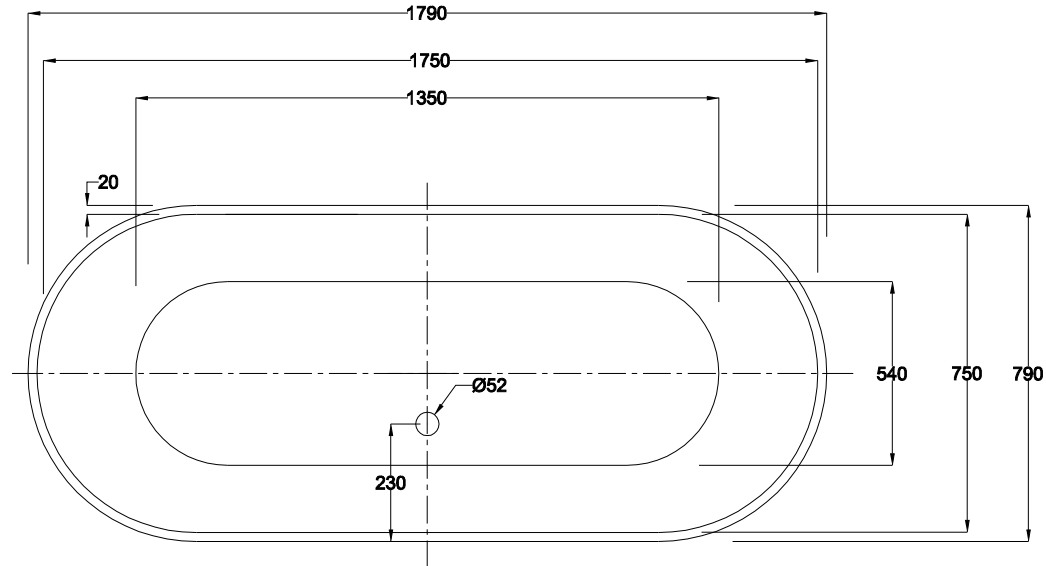

**ELINEA FREESTANDING BATH**

**SIZE: 1790 x 790 x 570 (mm) (+/-10mm)**

**VOLUME: 312 Litres**

TOP VIEW

FRONT VIEW

SIDE VIEW