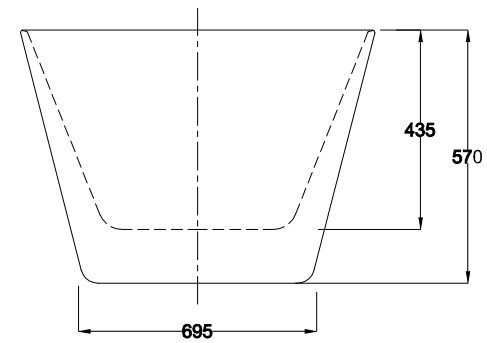

ELINEA FREESTANDING BATH

SIZE: 1790 x 790 x 570 (mm) (+/-10mm)

VOLUME: 312 Litres

TOP VIEW

FRONT VIEW

SIDE VIEW