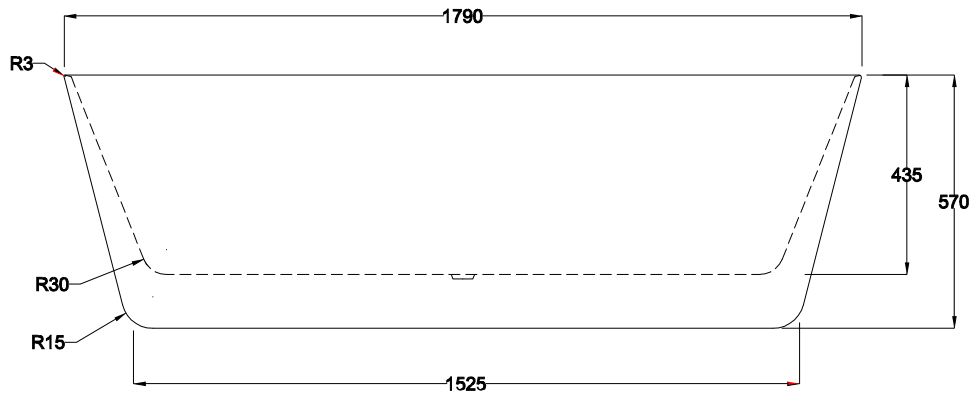

**ELINEA FREESTANDING BATH**

**SIZE: 1790 x 790 x 570 (mm) (+/-10mm)**

**VOLUME: 312 Litres**

TOP VIEW

FRONT VIEW

SIDE VIEW