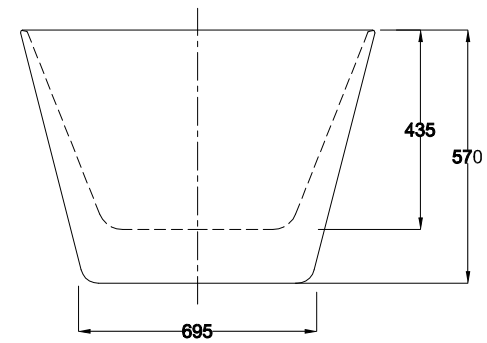

**ELINEA FREESTANDING BATH**

**SIZE: 1790 x 790 x 570 (mm) (+/-10mm)**

**VOLUME: 312 Litres**

TOP VIEW

FRONT VIEW

SIDE VIEW