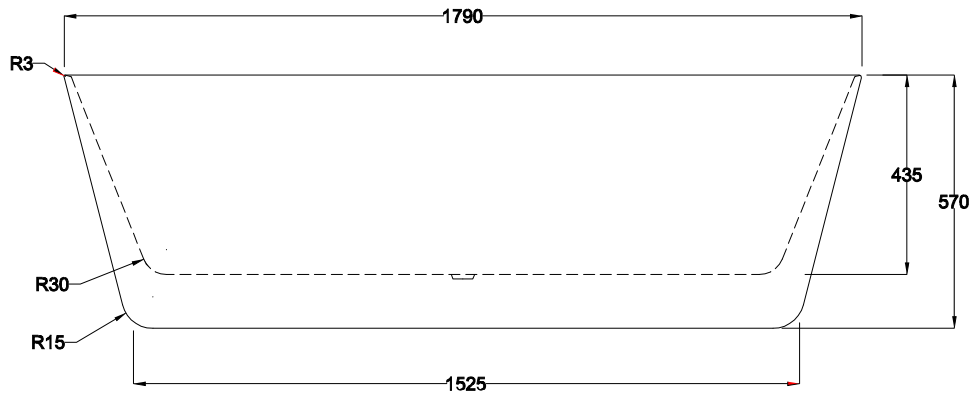

ELINEA FREESTANDING BATH

SIZE: 1790 x 790 x 570 (mm) (+/-10mm)

VOLUME: 312 Litres

TOP VIEW

FRONT VIEW

SIDE VIEW