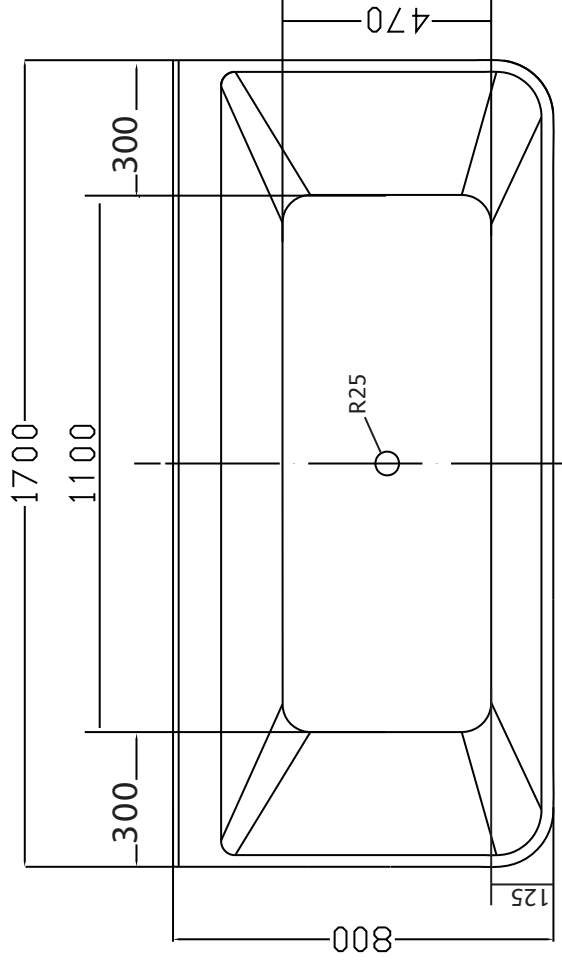

ARIA 1700

BATHVOLUME (APPROX)	
100mm Below Rim	257 Litres
200mm Below Rim	201 Litres