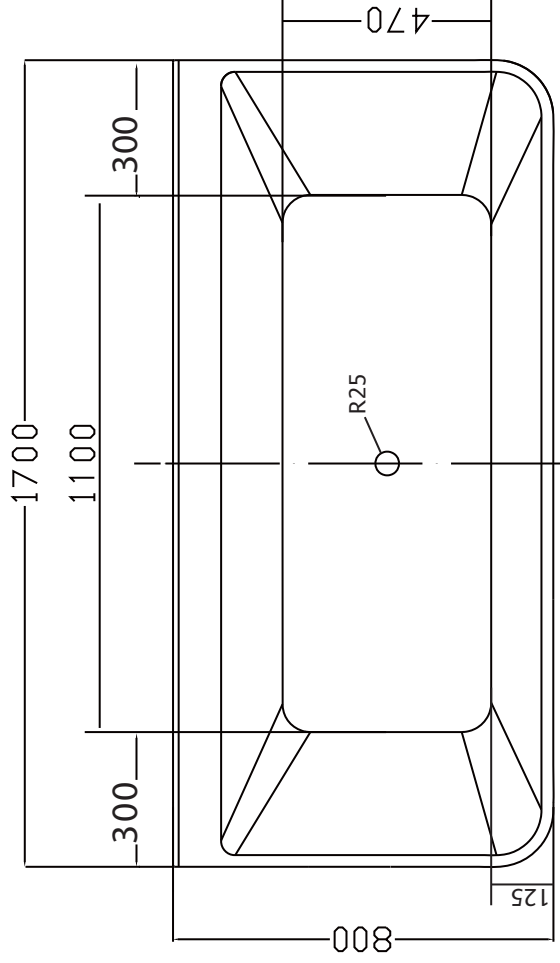

# ARIA 1700

BATHVOLUME (APPROX)	
100mm Below Rim	257 Litres
200mm Below Rim	201 Litres