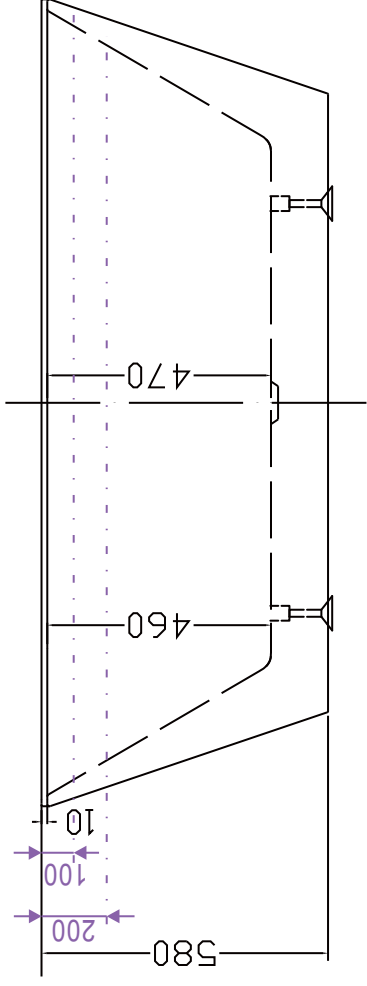

# ARIA 1700

BATHVOLUME (APPROX)	
100mm Below Rim	257 Litres
200mm Below Rim	201 Litres