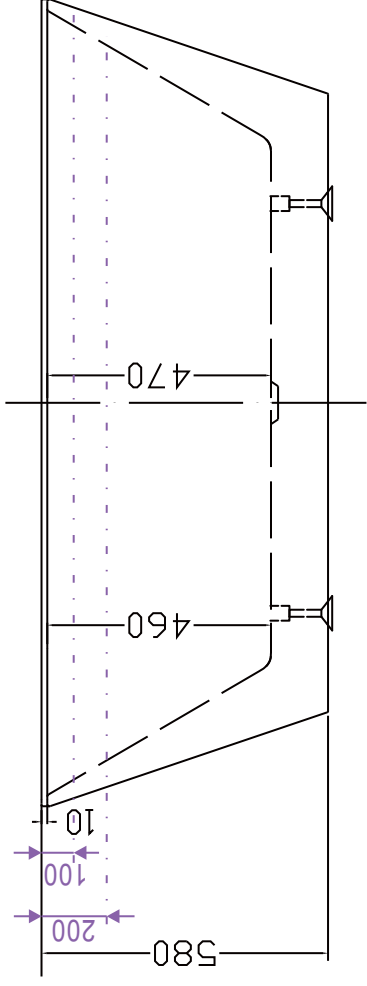

ARIA 1700

BATHVOLUME (APPROX)	
100mm Below Rim	257 Litres
200mm Below Rim	201 Litres