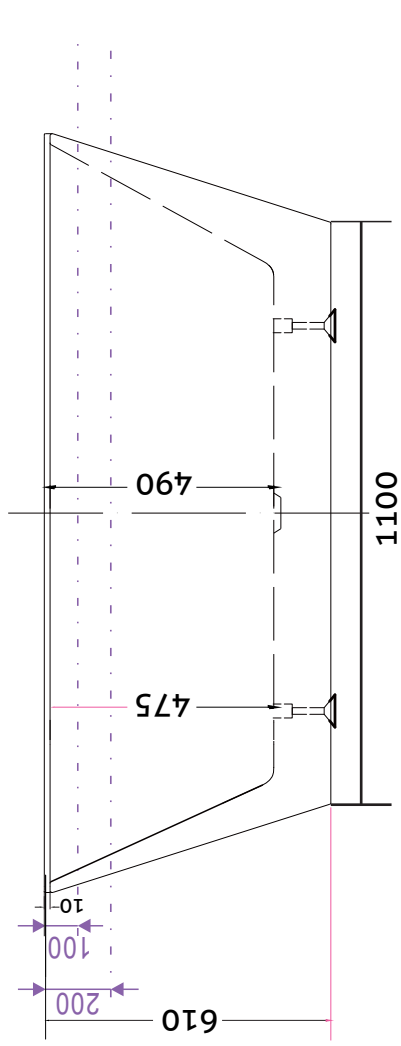

Aria 1500

BATH VOLUME (APPROX)	
100mm Below Rim	223 Litres
200mm Below Rim	182 Litres