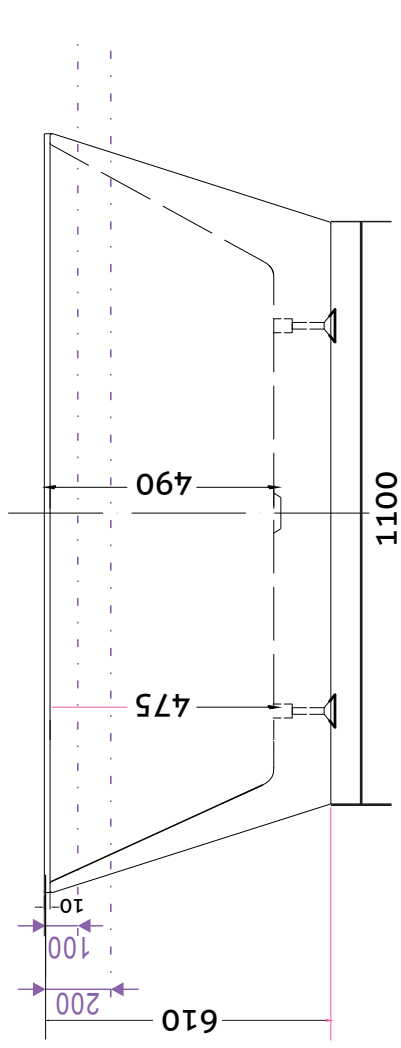

Aria 1500

BATH VOLUME (APPROX)	
100mm Below Rim	223 Litres
200mm Below Rim	182 Litres