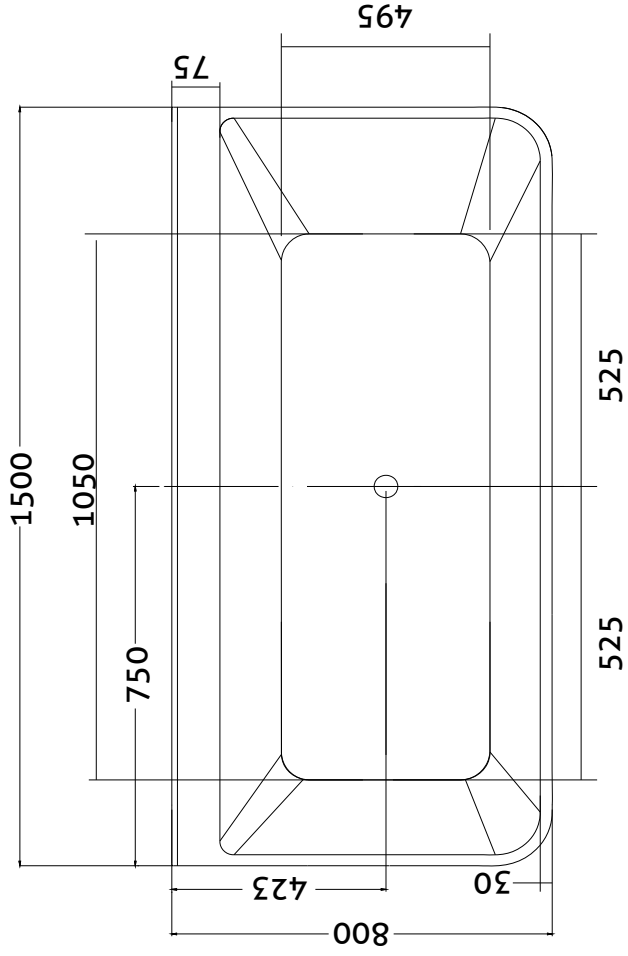

Aria 1500

BATH VOLUME (APPROX)	
100mm Below Rim	223 Litres
200mm Below Rim	182 Litres