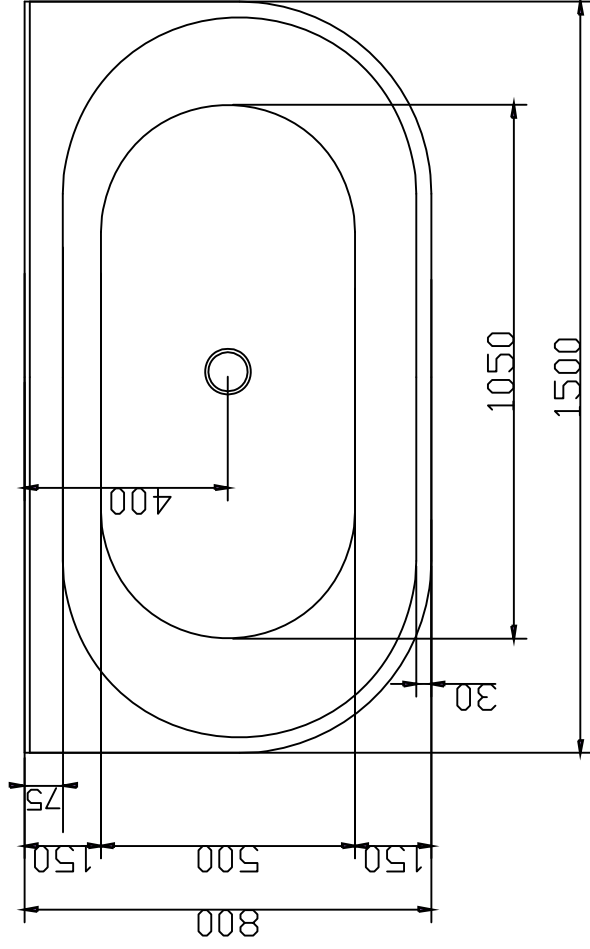

Alegra 1500

BATH VOLUME (APPROX)

100mm Below Rim	238 Litres
200mm Below Rim	162 Litres