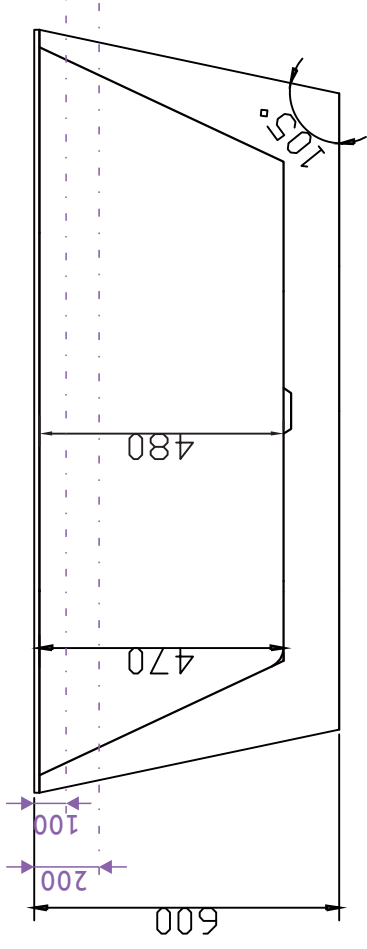

Alegra 1500

BATH VOLUME (APPROX)	
100mm Below Rim	238 Litres
200mm Below Rim	162 Litres