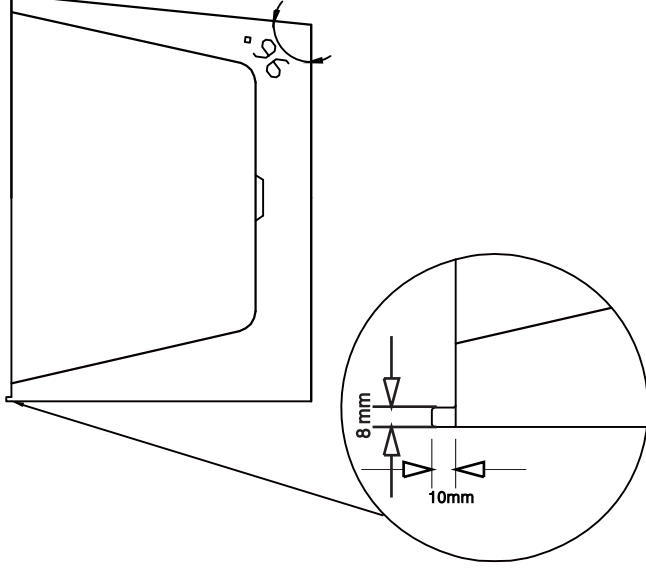

Alegra 1500

BATH VOLUME (APPROX)	
100mm Below Rim	238 Litres
200mm Below Rim	162 Litres