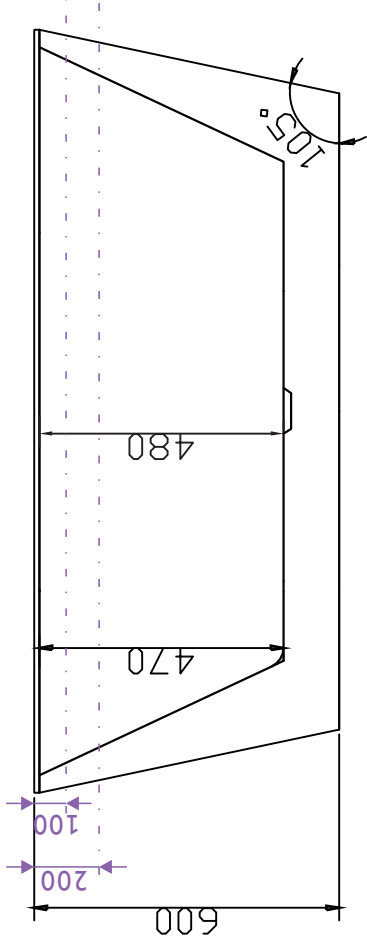

Alegra 1500

BATH VOLUME (APPROX)

100mm Below Rim	238 Litres
200mm Below Rim	162 Litres