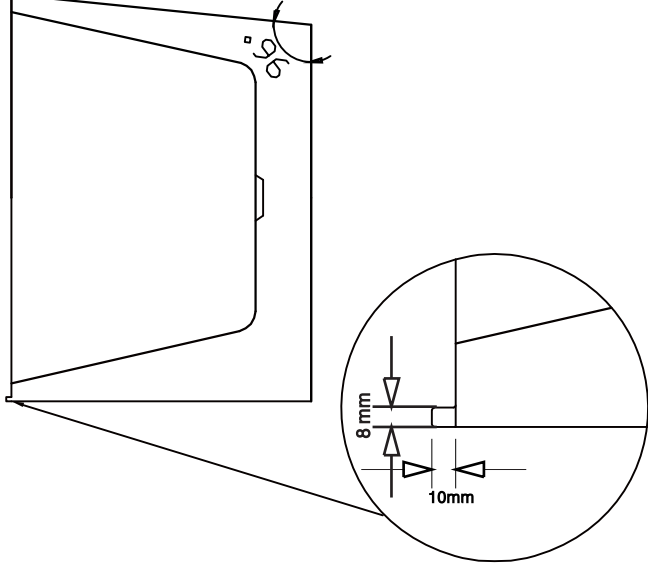

Alegra 1500

BATH VOLUME (APPROX)

100mm Below Rim	238 Litres
200mm Below Rim	162 Litres