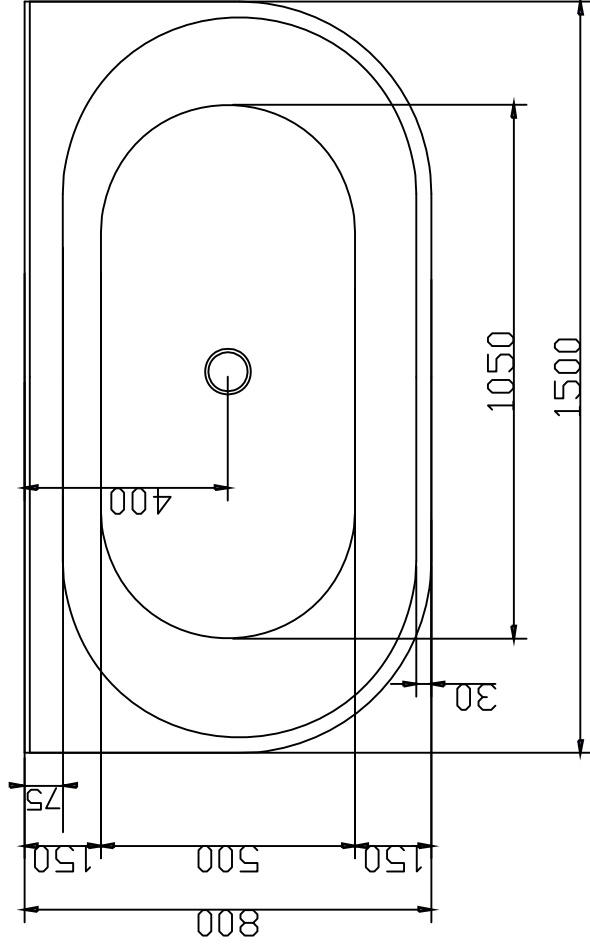

Alegra 1500

BATH VOLUME (APPROX)	
100mm Below Rim	238 Litres
200mm Below Rim	162 Litres