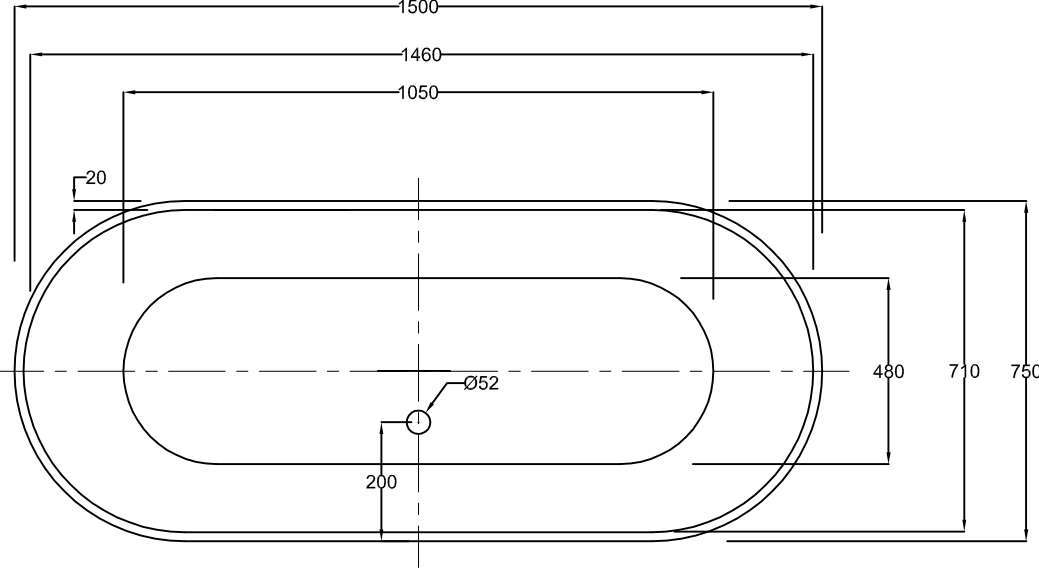

ELINEA FREESTANDING BATH

SIZE: 1500 x 750 x 580 (mm) (+/- 5mm)

VOLUME: 235 Litres

TOP VIEW

FRONT VIEW

SIDE VIEW