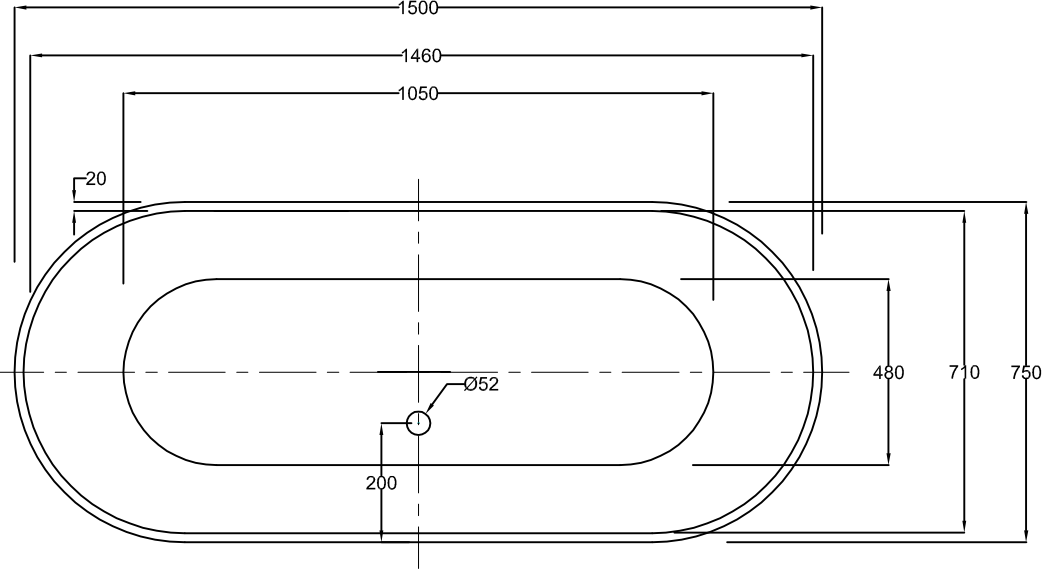

ELINEA FREESTANDING BATH

SIZE: 1500 x 750 x 580 (mm) (+/- 5mm)

VOLUME: 235 Litres

TOP VIEW

FRONT VIEW

SIDE VIEW