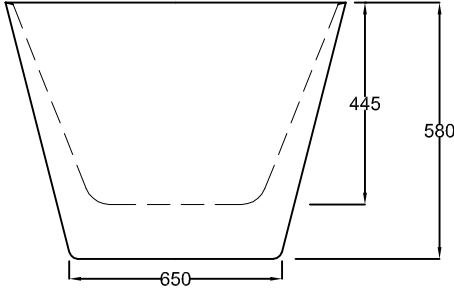

ELINEA FREESTANDING BATH

SIZE: 1500 x 750 x 580 (mm) (+/- 5mm)

VOLUME: 235 Litres

TOP VIEW

FRONT VIEW

SIDE VIEW