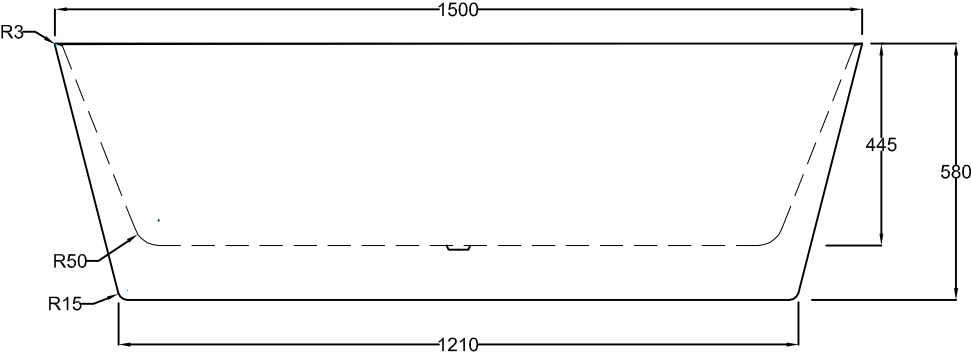

ELINEA FREESTANDING BATH

SIZE: 1500 x 750 x 580 (mm) (+/- 5mm)

VOLUME: 235 Litres

TOP VIEW

FRONT VIEW

SIDE VIEW