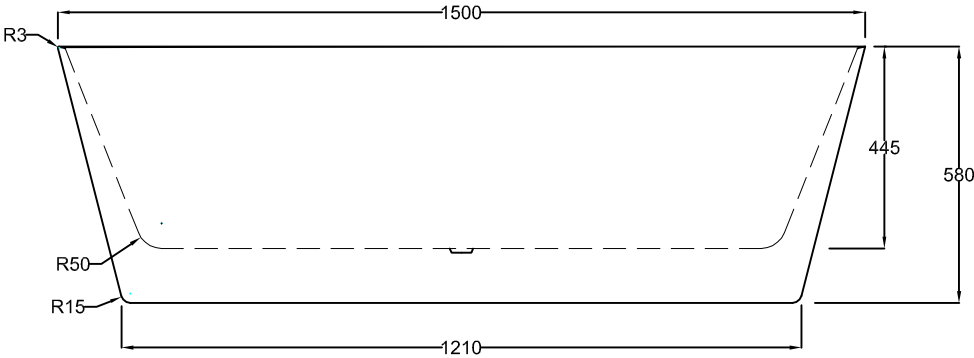

ELINEA FREESTANDING BATH

SIZE: 1500 x 750 x 580 (mm) (+/- 5mm)

VOLUME: 235 Litres

TOP VIEW

FRONT VIEW

SIDE VIEW