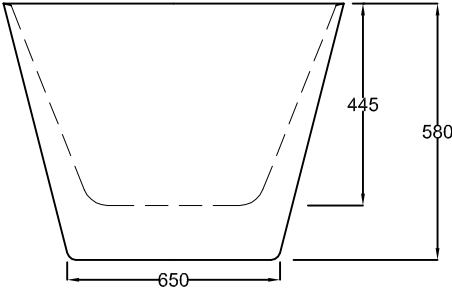

ELINEA FREESTANDING BATH

SIZE: 1500 x 750 x 580 (mm) (+/- 5mm)

VOLUME: 235 Litres

TOP VIEW

FRONT VIEW

SIDE VIEW