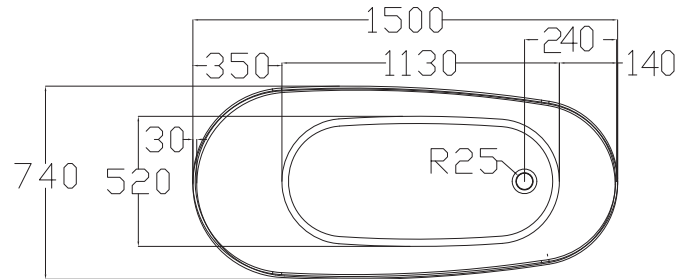

PICCOLO

Freestanding Bath

PICCOLO FREESTANDING BATH

With its high reclining end and ultra-thin edges, this striking addition will be the focal point in smaller bathrooms. Deceptively spacious the Piccolo is sure to create a lavish, comfortable bathing experience.

SIZE (l)x(w)x(h)

- *PI1500W* ~ 1500 x 740 x 700 (mm)

CAPACITY* & NET WEIGHT

- 127 litres 46.0 kg

*200mm below bath rim

KEY FEATURES

- Freestanding bath design
- Manufactured from premium sanitary grade acrylic
- Made to AS/NZ standards: 2023/1995
- Slim 30mm lip
- High gloss white
- End waste
- Plug & waste not included