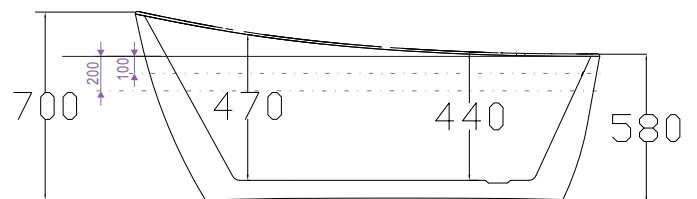

PICCOLO

Freestanding Bath

PICCOLO FREESTANDING BATH

With its high reclining end and ultra-thin edges, this striking addition will be the focal point in smaller bathrooms. Deceptively spacious the Piccolo is sure to create a lavish, comfortable bathing experience.

SIZE (l)x(w)x(h)

- *PI1500W* ~ 1500 x 740 x 700 (mm)

CAPACITY* & NET WEIGHT

- 127 litres 46.0 kg

*200mm below bath rim

KEY FEATURES

- Freestanding bath design
- Manufactured from premium sanitary grade acrylic
- Made to AS/NZ standards: 2023/1995
- Slim 30mm lip
- High gloss white
- End waste
- Plug & waste not included