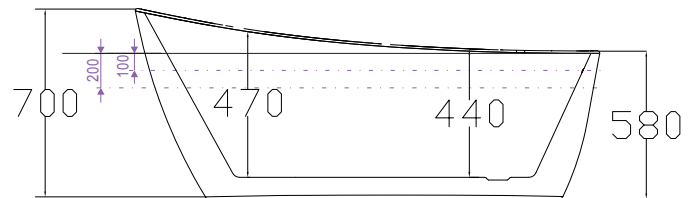

PICCOLO

Freestanding Bath

PICCOLO FREESTANDING BATH

With its high reclining end and ultra-thin edges, this striking addition will be the focal point in smaller bathrooms. Deceptively spacious the Piccolo is sure to create a lavish, comfortable bathing experience.

SIZE (l)x(w)x(h)

- *PI1500W* ~ 1500 x 740 x 700 (mm)

CAPACITY* & NET WEIGHT

- 127 litres 46.0 kg

*200mm below bath rim

KEY FEATURES

- Freestanding bath design
- Manufactured from premium sanitary grade acrylic
- Made to AS/NZ standards: 2023/1995
- Slim 30mm lip
- High gloss white
- End waste
- Plug & waste not included