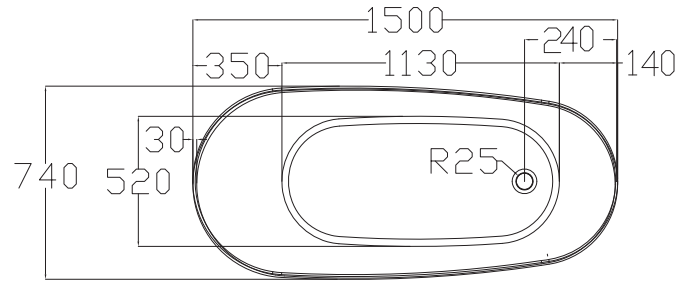

PICCOLO

Freestanding Bath

PICCOLO FREESTANDING BATH

With its high reclining end and ultra-thin edges, this striking addition will be the focal point in smaller bathrooms. Deceptively spacious the Piccolo is sure to create a lavish, comfortable bathing experience.

SIZE (l)x(w)x(h)

- *PI1500W* ~ 1500 x 740 x 700 (mm)

CAPACITY* & NET WEIGHT

- 127 litres 46.0 kg

*200mm below bath rim

KEY FEATURES

- Freestanding bath design
- Manufactured from premium sanitary grade acrylic
- Made to AS/NZ standards: 2023/1995
- Slim 30mm lip
- High gloss white
- End waste
- Plug & waste not included