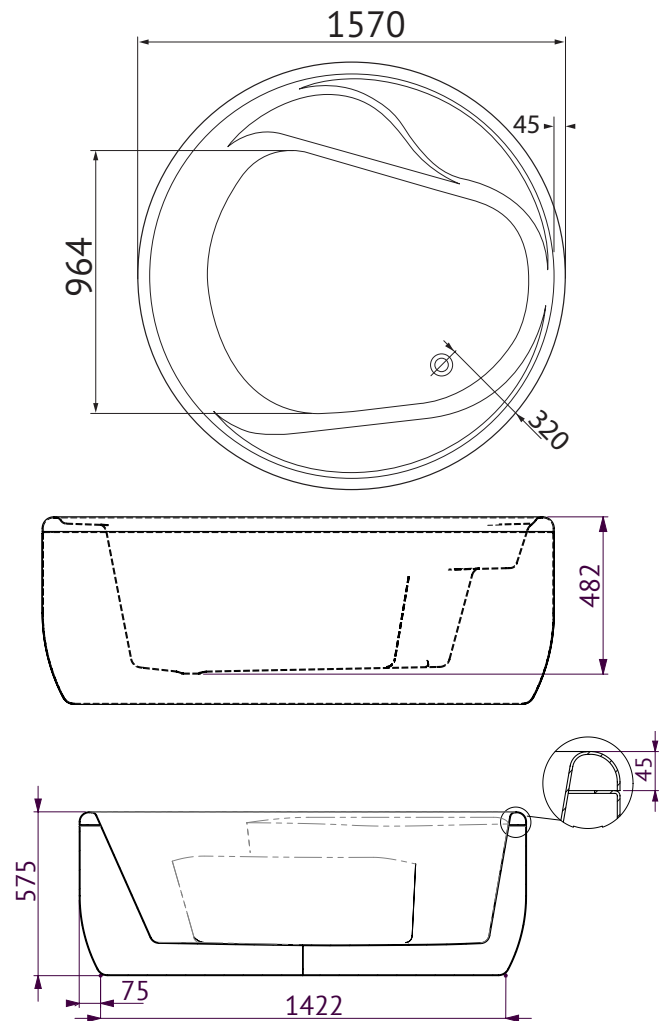

ORION

ORION FREESTANDING BATH

The Orion is one of the few freestanding baths that can be converted to a spa bath. The removable side panels allow for the Orion to be located anywhere in the bathroom or ensuite.

SIZE (l)x(h)

- *OR1570FSW* ~ 1570 x 575min-605max* (mm)

*Height adjustable

CAPACITY* & NET WEIGHT

- 261 litres 86.0kg

*200mm below bath rim

WARRANTY:

- Ten year warranty -
Conditions apply please see website for details

Freestanding Bath

KEY FEATURES

- Round freestanding bath design
- manufactured from premium sanitary grade acrylic
- Made in Australia
- Made to AS/NZ Standard: 2023/1995
- Removable side panels for easy pump installation
- Easy to clean and maintain
- Height adjustable
- High gloss white
- Suitable for dual bathing
- Plug & waste not included
- Available as a spa bath version