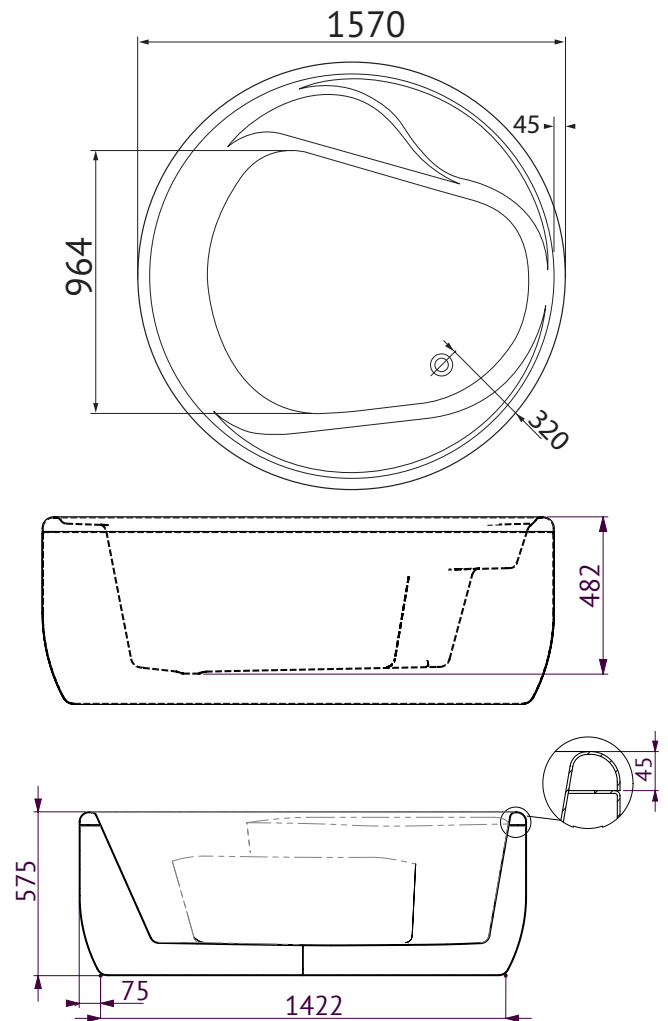

ORION

Freestanding Bath

ORION FREESTANDING BATH

The Orion is one of the few freestanding baths that can be converted to a spa bath. The removable side panels allow for the Orion to be located anywhere in the bathroom or ensuite.

SIZE (l)x(h)

- *OR1570FSW* ~ 1570 x 575min-605max* (mm)

*Height adjustable

CAPACITY* & NET WEIGHT

- 261 litres 86.0kg

*200mm below bath rim

WARRANTY:

- Ten year warranty -
Conditions apply please see website for details

KEY FEATURES

- Round freestanding bath design
- manufactured from premium sanitary grade acrylic
- Made in Australia
- Made to AS/NZ Standard: 2023/1995
- Removable side panels for easy pump installation
- Easy to clean and maintain
- Height adjustable
- High gloss white
- Suitable for dual bathing
- Plug & waste not included
- Available as a spa bath version