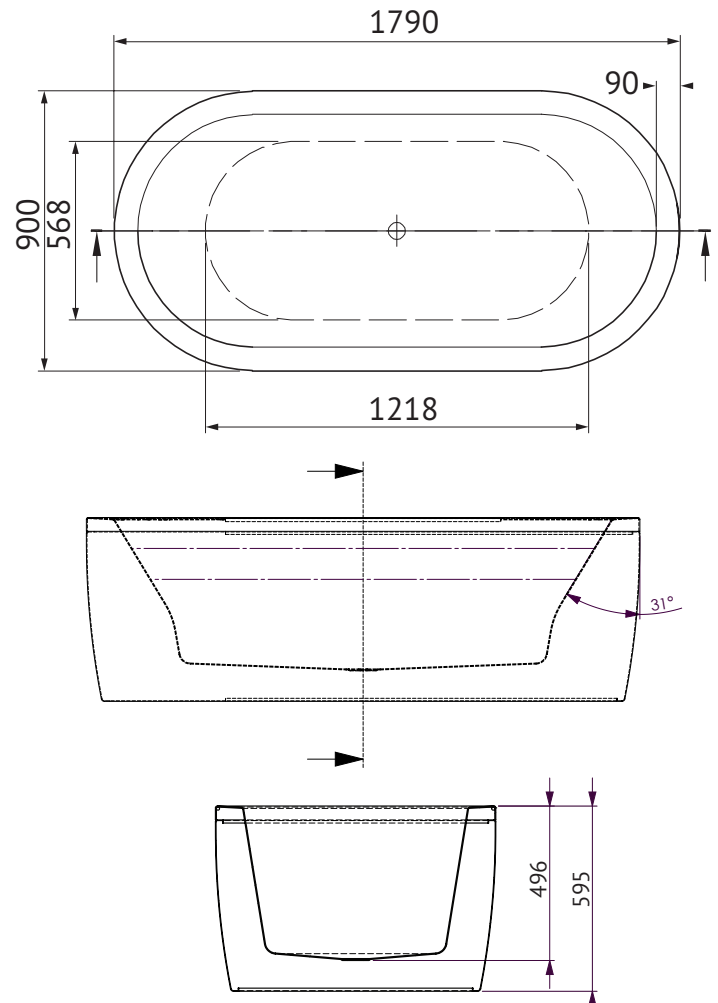

MINTORI

MINTORI FREESTANDING BATH

The Mintori reflects Decina's continuing evolution and pursuit in innovation, design and technology. The removable panels [using a patented magnetic fixing system] allow access to the bath for installation or cleaning. This freestanding bath can be readily and freely located and taps can be fitted to the rim of this bath.

SIZE (l)x(w)x(h)

- *MI1800WFREE* ~ 1790 x 900 x 595-630* (mm)

*Height adjustable

NET WEIGHT

- 70.0 kg

CAPACITY*

- 190 litres

*200mm below bath rim

Freestanding Bath

KEY FEATURES

- Made in Australia
- Made to AS/NZ Standards: 2023/1995
- Manufactured from sanitary grade acrylic
- High gloss white
- Centre waste position
- Suitable for dual bathing
- Lumbar support
- Plug & waste not included
- Headrests optional
- Available as a spa bath version