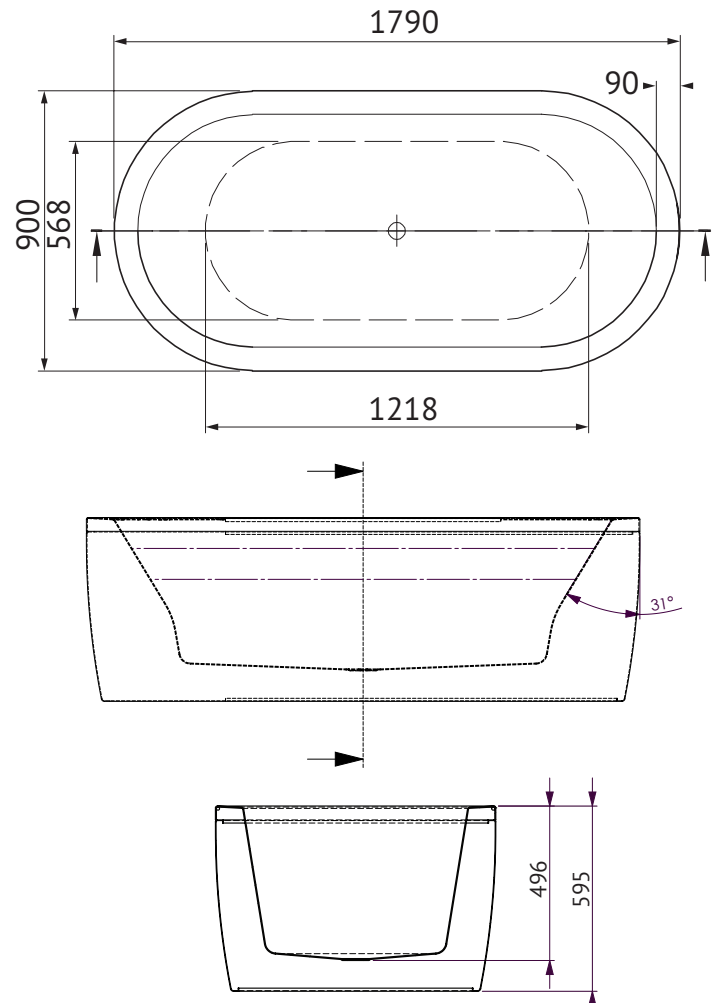

Freestanding Bath

KEY FEATURES

- Made in Australia
- Made to AS/NZ Standards: 2023/1995
- Manufactured from sanitary grade acrylic
- High gloss white
- Centre waste position
- Suitable for dual bathing
- Lumbar support
- Plug & waste not included
- Headrests optional
- Available as a spa bath version

ACCESSORIES

- Sienna Headrest
- Overflow

WARRANTY:

- Ten year warranty -
  Conditions apply please see website for details