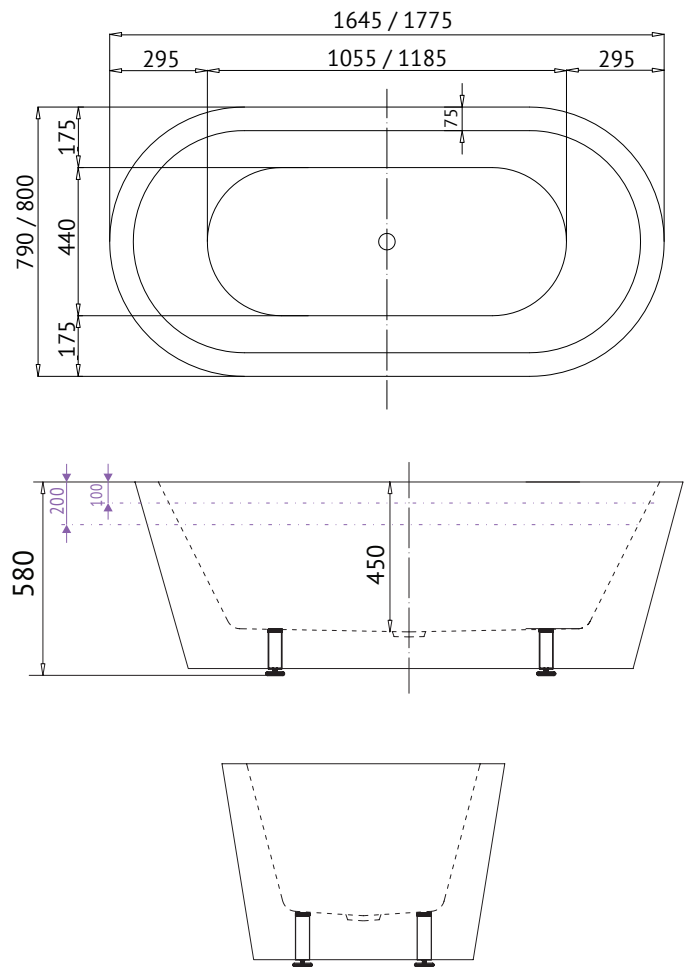

Freestanding Bath

KOLORA FREESTANDING BATH

Sophistication and elegance this black and white bath is guaranteed to be the masterpiece in your bathroom.

SIZE (l)x(w)x(h)

- *K01640W* ~ 1645 x 790 x 580 (mm)
- *K01775W* ~ 1775 x 800 x 580 (mm)

CAPACITY* & NET WEIGHT

- *1640mm* ~ 144 litres   45.0 kg
- *1775mm* ~ 155 litres   52.0 kg

*200mm below bath rim

KEY FEATURES

- Manufactured from premium sanitary grade acrylic
- Made to AS/NZ Standards: 2023/1995
- High gloss black and white
- Centre waste
- Plug & waste not included

ACCESSORIES

- Sienna Headrests

WARRANTY:

- Ten year warranty -
  Conditions apply please see website for details