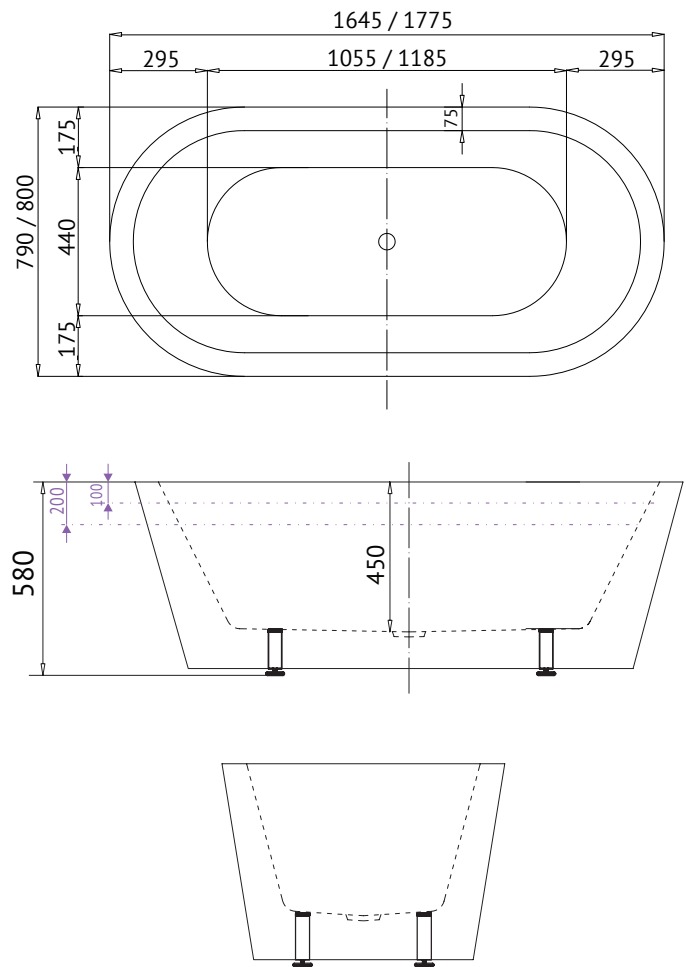

KOLORA

Freestanding Bath

KOLORA FREESTANDING BATH

Sophistication and elegance this black and white bath is guaranteed to be the masterpiece in your bathroom.

SIZE (l)x(w)x(h)

- *K01640W* ~ 1645 x 790 x 580 (mm)
- *K01775W* ~ 1775 x 800 x 580 (mm)

CAPACITY* & NET WEIGHT

- *1640mm* ~ 144 litres 45.0 kg
- *1775mm* ~ 155 litres 52.0 kg

*200mm below bath rim

KEY FEATURES

- Manufactured from premium sanitary grade acrylic
- Made to AS/NZ Standards: 2023/1995
- High gloss black and white
- Centre waste
- Plug & waste not included