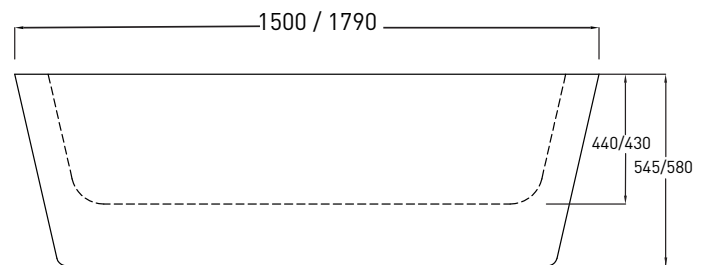

Freestanding Bath

KEY FEATURES

- Oval freestanding bath design
- Manufactured from premium sanitary grade acrylic
- Made to AS/NZ Standards: 2023/1995
- High gloss white
- Self levelling frame with adjustable legs
- Easy to clean and maintain
- Centre waste position

ACCESSORIES

- Sienna Headrests

WARRANTY:

- Ten year warranty -
  Conditions apply please see website for details