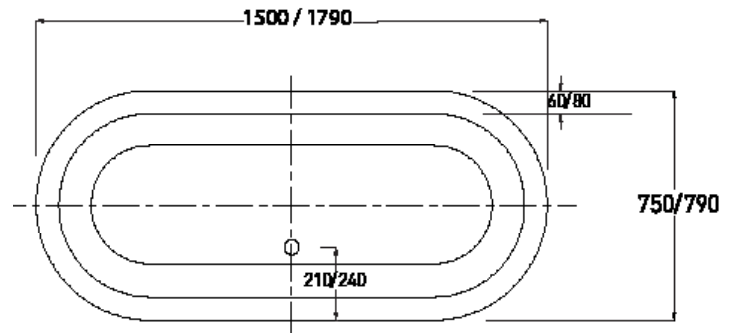

Freestanding Bath

KEY FEATURES

- Oval freestanding bath design
- Manufactured from premium sanitary grade acrylic
- Made to AS/NZ Standards: 2023/1995
- High gloss white
- Self levelling frame with adjustable legs
- Easy to clean and maintain
- Centre waste position

ACCESSORIES

- Sienna Headrests

WARRANTY:

- Ten year warranty -
  Conditions apply please see website for details