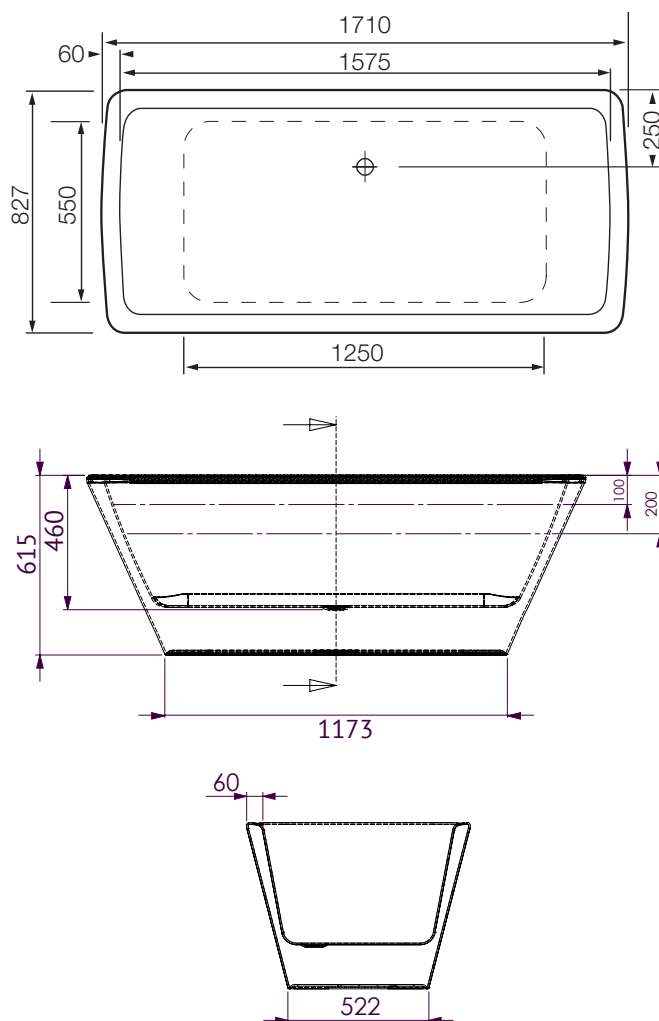

WESTIN

Freestanding Bath

WESTIN FREESTANDING BATH

Designed with soft radii, generous lumbar areas and angled returns that allow the bath to be showcased in smaller bathrooms.

SIZE (l)x(w)x(h)

- WE1705W ~ 1710 x 830 x 580 (mm)

NET WEIGHT

- 50.0 kg

CAPACITY*

- 180 litres

*200mm below bath rim

KEY FEATURES

- Manufactured from premium sanitary grade acrylic
- Made to AS/NZ standard: 2023 /1995
- High gloss white
- Centre waste position
- Lumbar support