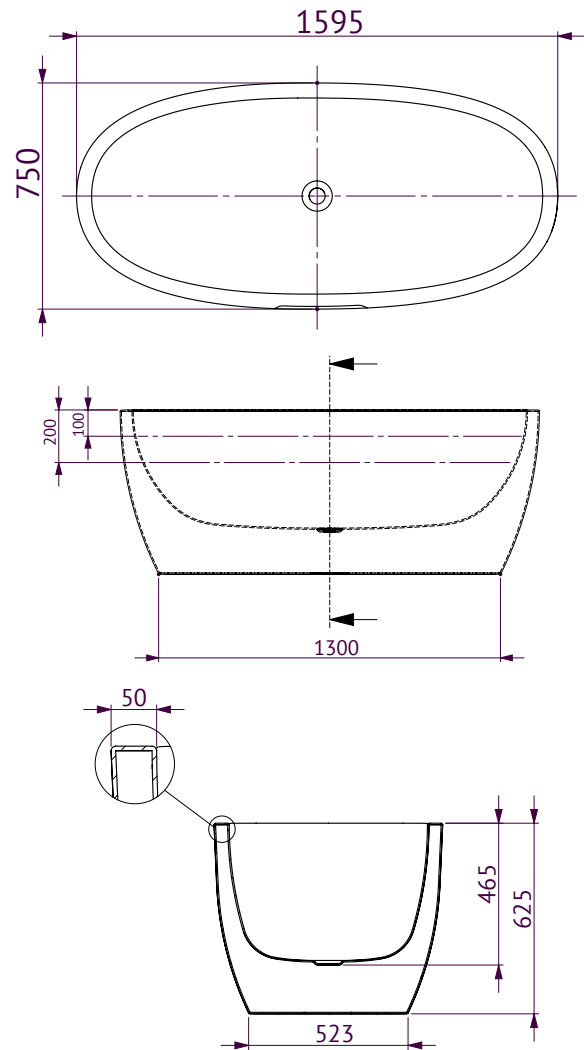

SHERATON

Freestanding Bath

SHERATON FREESTANDING BATH

Designed specifically for smaller bathrooms, the Sheraton freestanding offers generous internal bathing room for its size and displays the sophistication and opulence of much larger baths.

SIZE (l)x(w)x(h)

- SH1600W ~ 1600 x 750 x 595 (mm)

CAPACITY* & NET WEIGHT

- 125 litres 45.0kg

*200mm below bath rim

KEY FEATURES

- Manufactured from premium sanitary grade acrylic
- Made to AS/NZ standard: 2023/1995
- High gloss white
- Resistant to chemicals & scratches
- Centre waste
- Plug & waste included